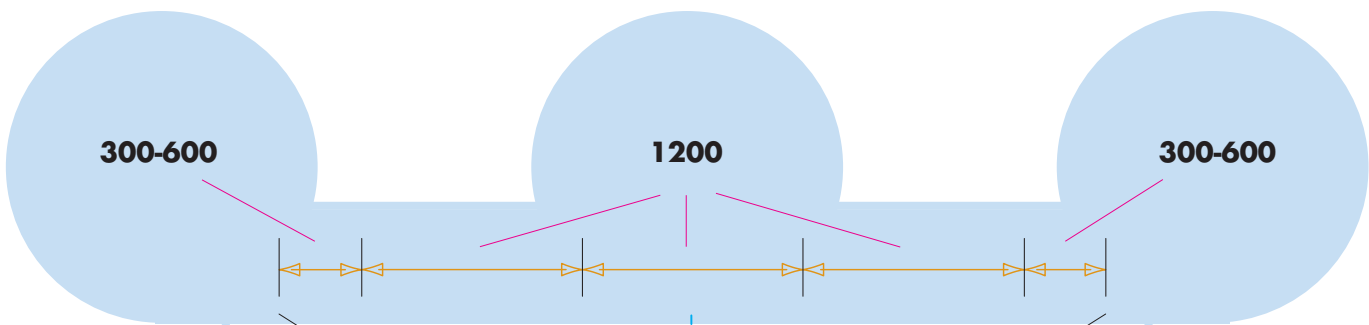

Ecophon Super G A

600x600, 1200x600,

© Ecophon Group

1. Ecophon Super G A panel 600x600/1200x600

2. Connect T24 Main runner

6. Connect Hanger clip,
(not used in C4 environments)

3. Connect T24 Cross tee, L=1200

7. Connect Hygiene clip 20
(for 20 mm tiles)

4. Connect T24 Cross tee, L=600

8. Connect Channel trim
(for 20 mm tiles)

5. Connect Adjustable hanger

Connect Demo clips (for access)

Ecophon
SAINT-GOBAIN

www.ecophon.com

4

5

6

7

7₁

$n \times 600/625$

Connect Laser angle

8