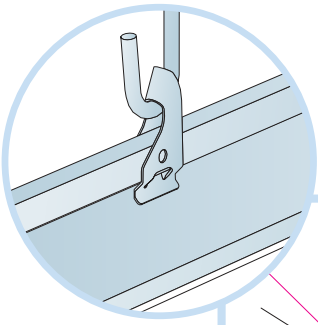

7

7₁

$n \times 600/625$

Connect Laser angle