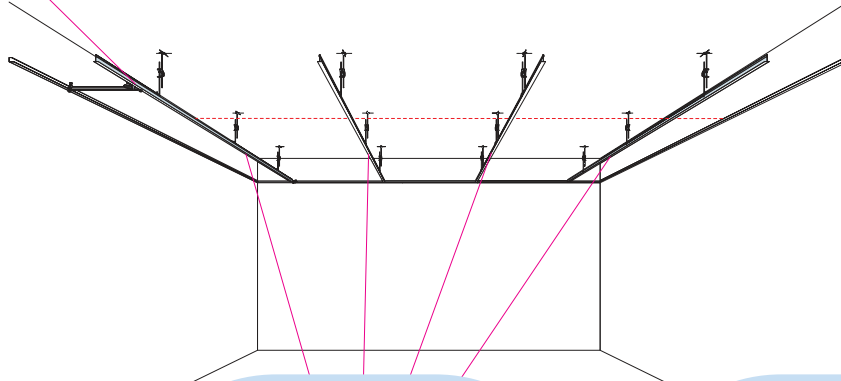

Ecophon Super G A

600x600, 1200x600,

© Ecophon Group

1. Ecophon Super G A panel 600x600/1200x600

2. Connect T24 Main runner

6. Connect Hanger clip,
(not used in C4 environments)

3. Connect T24 Cross tee, L=1200

4

5

6

7

7₁

$n \times 600/625$

Connect Laser angle

8

8₁

300-600

600

300-600

600x600

10

10

11