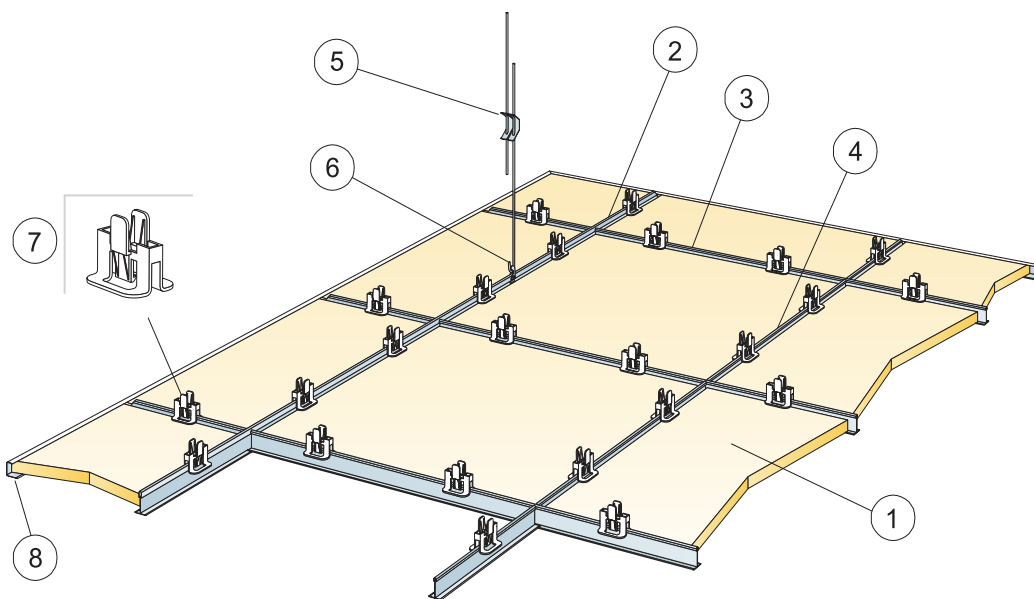

Ecophon Super G A

600x600, 1200x600,

© Ecophon Group

1. Ecophon Super G A panel 600x600/1200x600

2. Connect T24 Main runner

6. Connect Hanger clip,
(not used in C4 environments)

3. Connect T24 Cross tee, L=1200

7. Connect Hygiene clip 20
(for 20 mm tiles)

4. Connect T24 Cross tee, L=600

8. Connect Channel trim
(for 20 mm tiles)

5. Connect Adjustable hanger

Connect Demo clips (for access)

Ecophon
SAINT-GOBAIN

www.ecophon.com

8₁

300-600

600

300-600

600x600

10

10

11