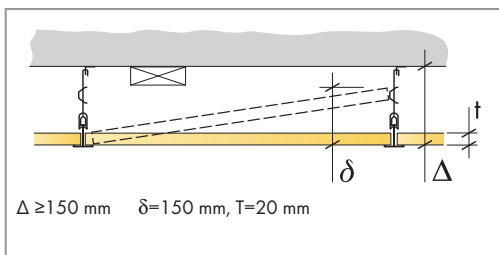

Ecophon Super G A

600x600, 1200x600,

© Ecophon Group

1. Ecophon Super G A panel 600x600/1200x600

2. Connect T24 Main runner

6. Connect Hanger clip,
(not used in C4 environments)

3. Connect T24 Cross tee, L=1200

7. Connect Hygiene clip 20
(for 20 mm tiles)

4. Connect T24 Cross tee, L=600

8. Connect Channel trim
(for 20 mm tiles)

5. Connect Adjustable hanger

Connect Demo clips (for access)

Ecophon
SAINT-GOBAIN

www.ecophon.com

8₁

300-600

600

300-600

600x600

10

10

11