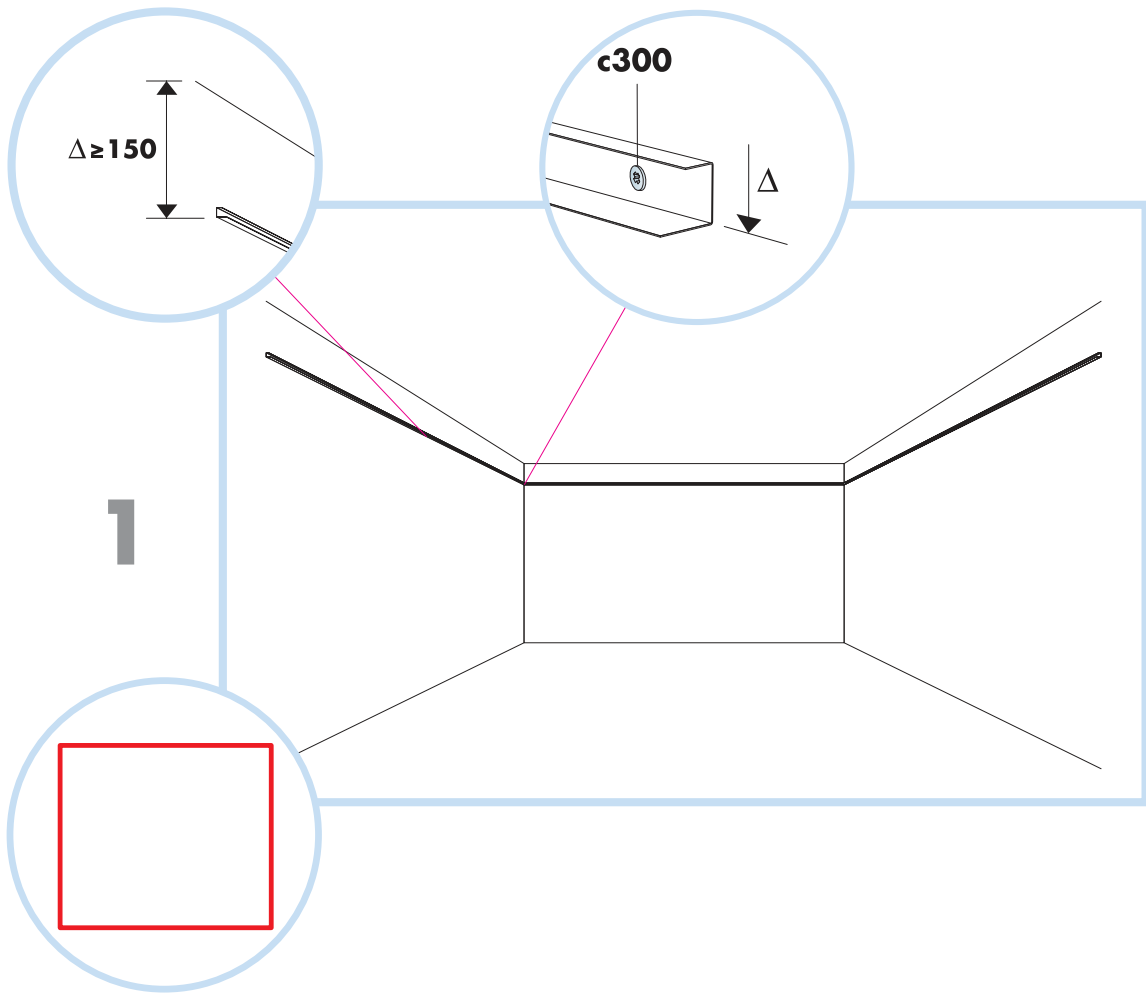

Ecophon Super G A

600x600, 1200x600,

© Ecophon Group

1. Ecophon Super G A panel 600x600/1200x600

2. Connect T24 Main runner

6. Connect Hanger clip,
(not used in C4 environments)

3. Connect T24 Cross tee, L=1200

7. Connect Hygiene clip 20
(for 20 mm tiles)

4. Connect T24 Cross tee, L=600

8. Connect Channel trim
(for 20 mm tiles)

5. Connect Adjustable hanger

Connect Demo clips (for access)

Ecophon
SAINT-GOBAIN

www.ecophon.com

8₁

300-600

600

300-600

600x600

10

10

11