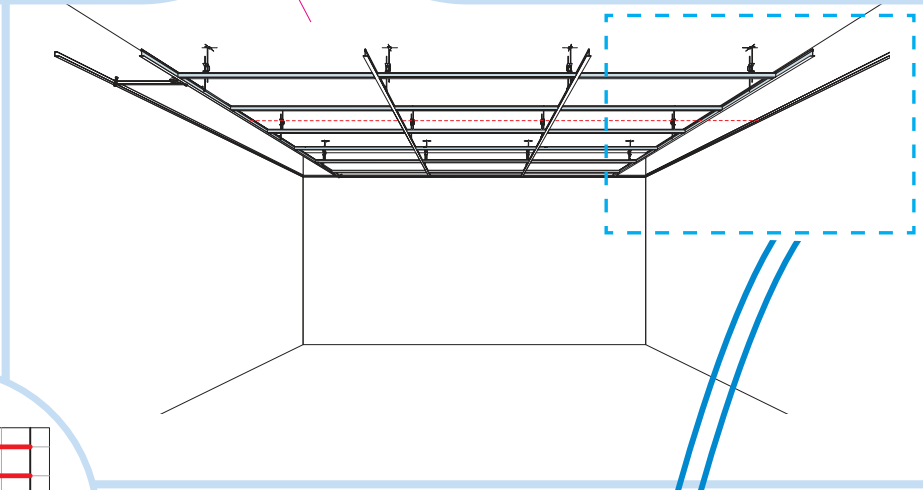

Ecophon Super G A

600x600, 1200x600,

© Ecophon Group

1. Ecophon Super G A panel 600x600/1200x600

2. Connect T24 Main runner

6. Connect Hanger clip,
(not used in C4 environments)

3. Connect T24 Cross tee, L=1200

7. Connect Hygiene clip 20
(for 20 mm tiles)

4. Connect T24 Cross tee, L=600

8. Connect Channel trim
(for 20 mm tiles)

5. Connect Adjustable hanger

Connect Demo clips (for access)

Ecophon
SAINT-GOBAIN

www.ecophon.com

8₁

300-600

600

300-600

600x600

10

10

11