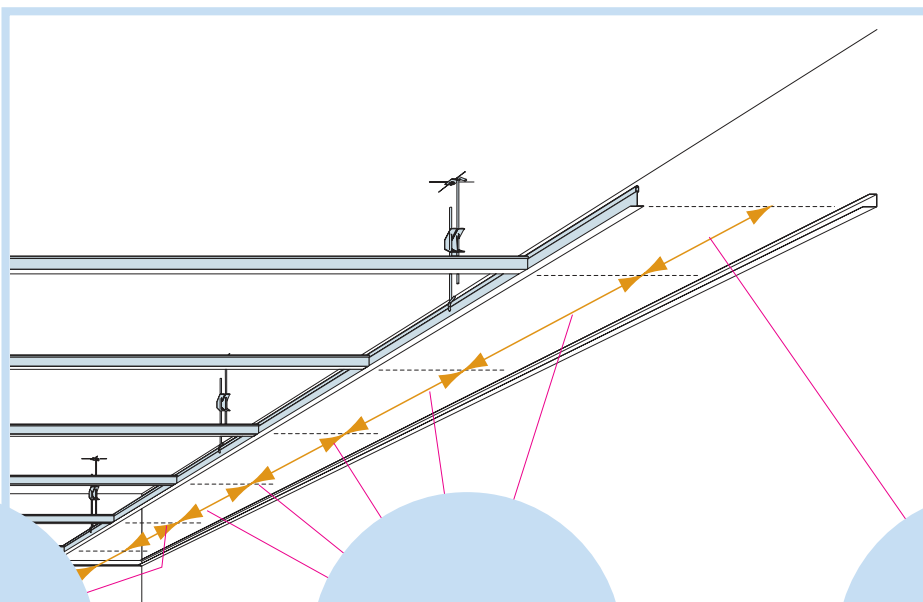

Ecophon Super G A

600x600, 1200x600,

© Ecophon Group

1. Ecophon Super G A panel 600x600/1200x600

2. Connect T24 Main runner

6. Connect Hanger clip,
(not used in C4 environments)

3. Connect T24 Cross tee, L=1200

4

5

6

7

7₁

$n \times 600/625$

Connect Laser angle

8

8₁

300-600

600

300-600

600x600

10

10

11