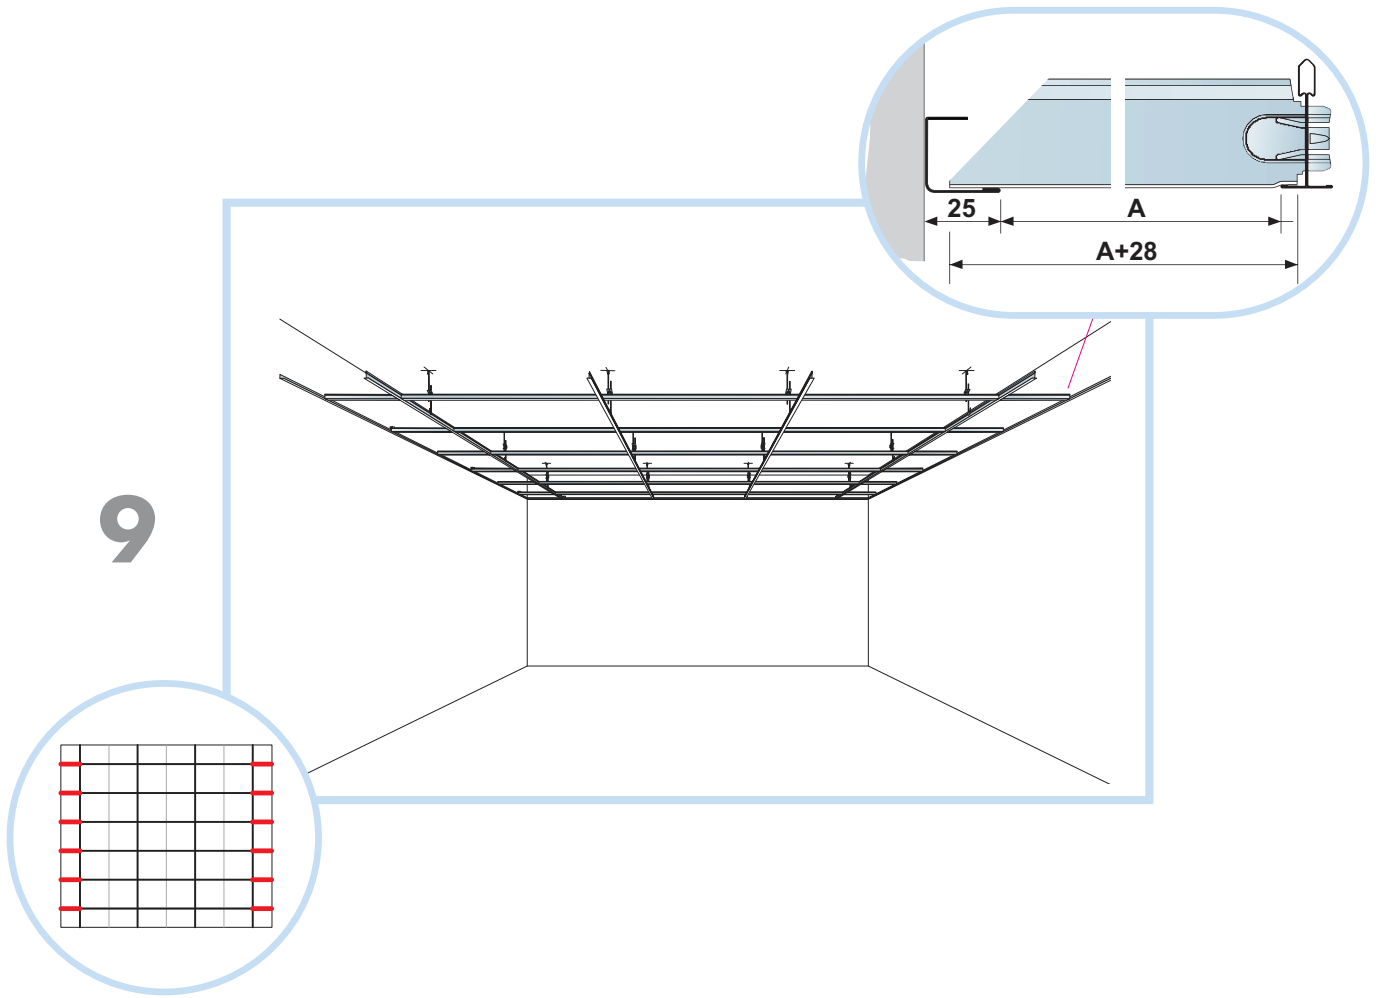

Ecophon Super G A

600x600, 1200x600,

© Ecophon Group

1. Ecophon Super G A panel 600x600/1200x600

2. Connect T24 Main runner

6. Connect Hanger clip,
(not used in C4 environments)

3. Connect T24 Cross tee, L=1200

7. Connect Hygiene clip 20
(for 20 mm tiles)

4. Connect T24 Cross tee, L=600

8. Connect Channel trim
(for 20 mm tiles)

5. Connect Adjustable hanger

Connect Demo clips (for access)

Ecophon
SAINT-GOBAIN

www.ecophon.com

4

5

6

7

7₁

$n \times 600/625$

Connect Laser angle

8

8₁

300-600

600

300-600

600x600

10

10

11