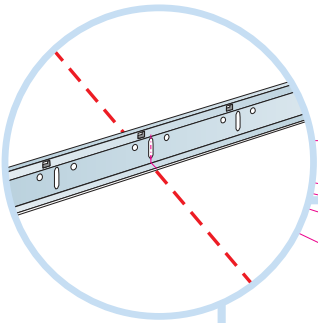

7. Connect Hygiene clip 20
(for 20 mm tiles)

4. Connect T24 Cross tee, L=600

8. Connect Channel trim
(for 20 mm tiles)

5. Connect Adjustable hanger

Connect Demo clips (for access)

Ecophon
SAINT-GOBAIN

www.ecophon.com

4

5

6

7

7₁

$n \times 600/625$

Connect Laser angle

8