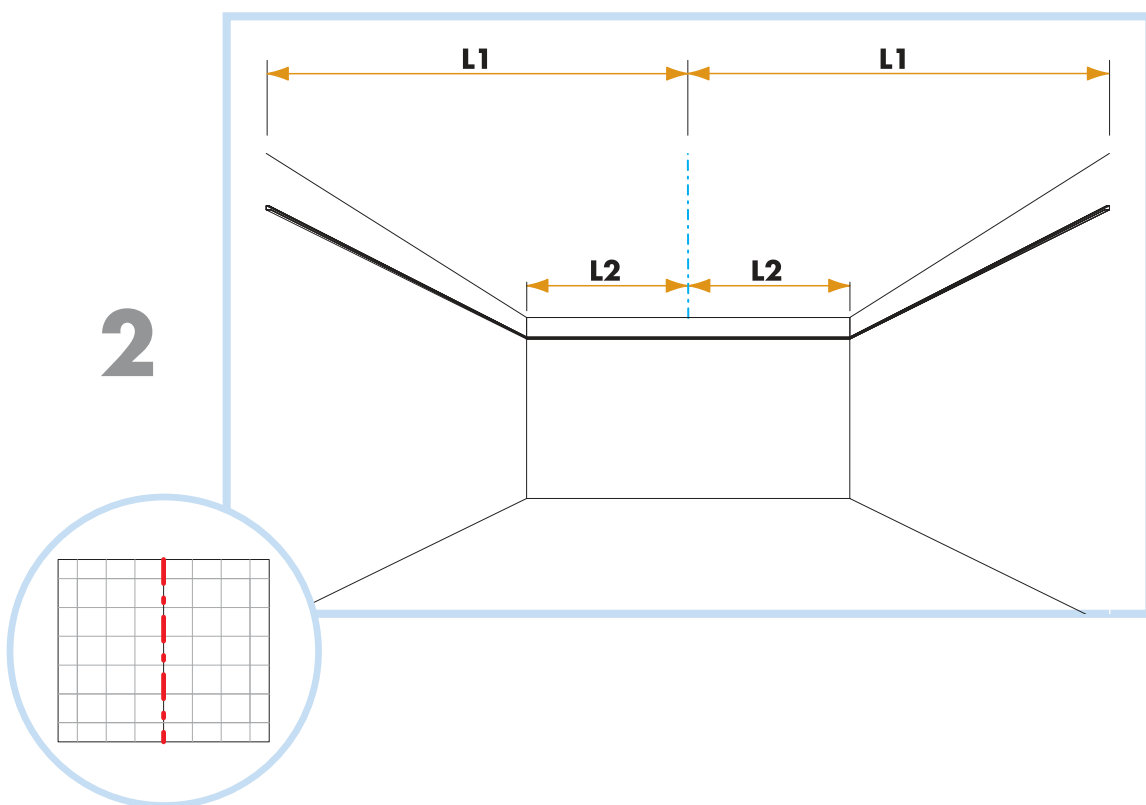

Ecophon Super G A

600x600, 1200x600,

© Ecophon Group

1. Ecophon Super G A panel 600x600/1200x600

2. Connect T24 Main runner

6. Connect Hanger clip,
(not used in C4 environments)

3. Connect T24 Cross tee, L=1200

7. Connect Hygiene clip 20
(for 20 mm tiles)

4. Connect T24 Cross tee, L=600

8. Connect Channel trim
(for 20 mm tiles)

5. Connect Adjustable hanger

Connect Demo clips (for access)

Ecophon
SAINT-GOBAIN

www.ecophon.com

8₁

300-600

600

300-600

600x600

10

10

11