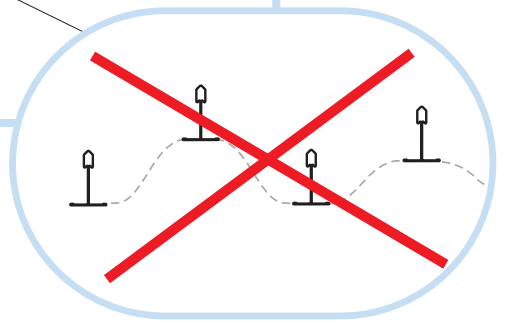

7

7₁

$n \times 600/625$

Connect Laser angle