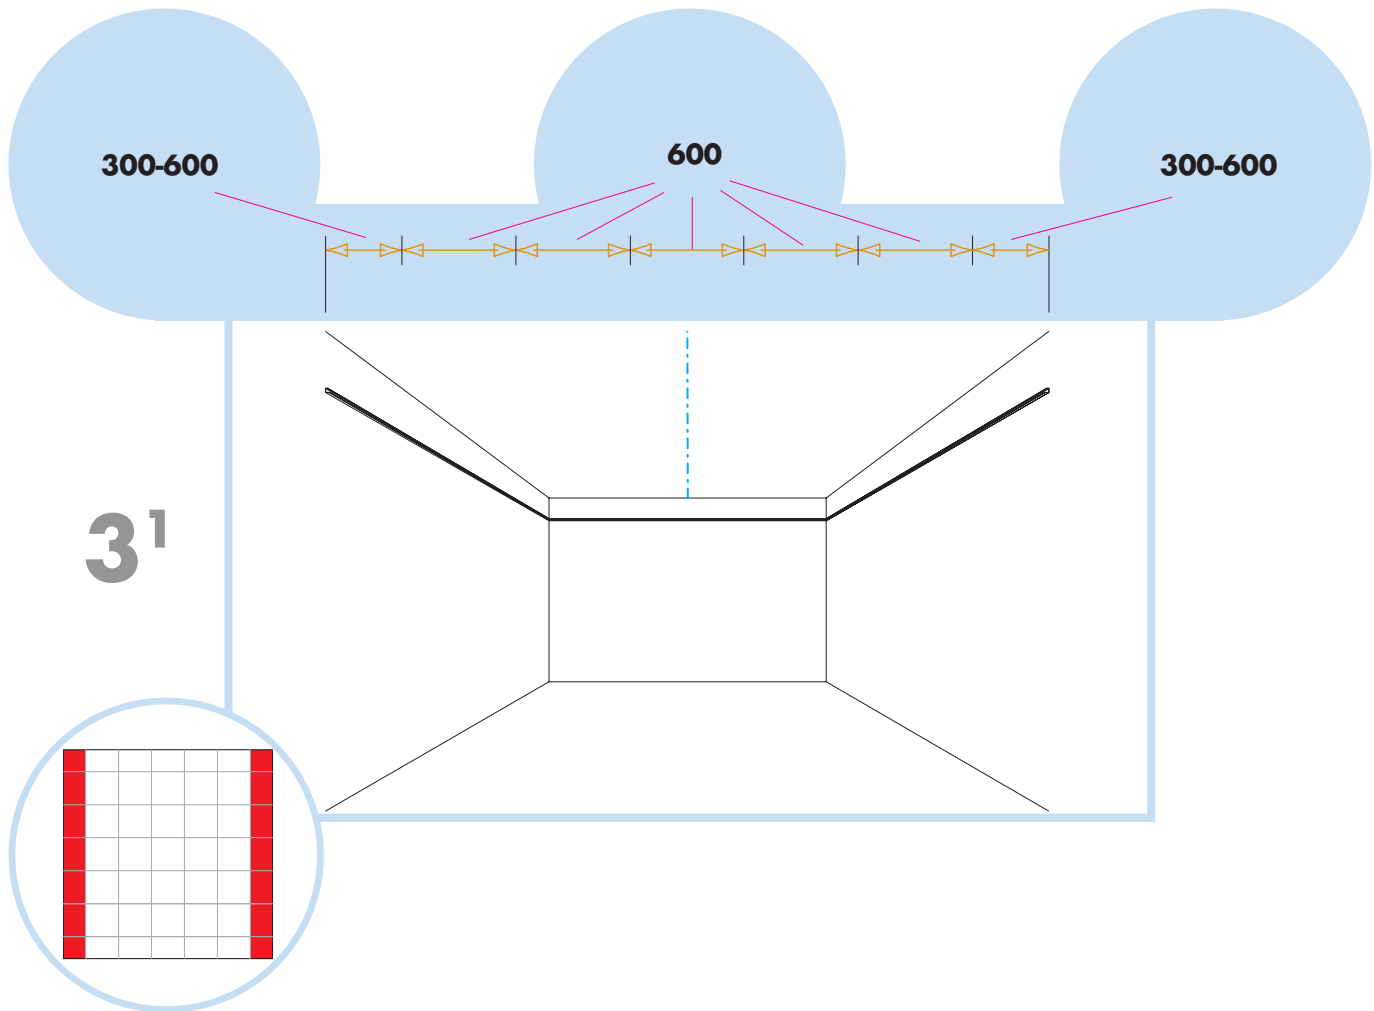

Ecophon Super G A

600x600, 1200x600,

© Ecophon Group

1. Ecophon Super G A panel 600x600/1200x600

2. Connect T24 Main runner

6. Connect Hanger clip,
(not used in C4 environments)

3. Connect T24 Cross tee, L=1200

7. Connect Hygiene clip 20
(for 20 mm tiles)

4. Connect T24 Cross tee, L=600

8. Connect Channel trim
(for 20 mm tiles)

5. Connect Adjustable hanger

Connect Demo clips (for access)

Ecophon
SAINT-GOBAIN

www.ecophon.com

4

5

6

7

7₁

$n \times 600/625$

Connect Laser angle

8

8₁

300-600

600

300-600

600x600

10

10

11