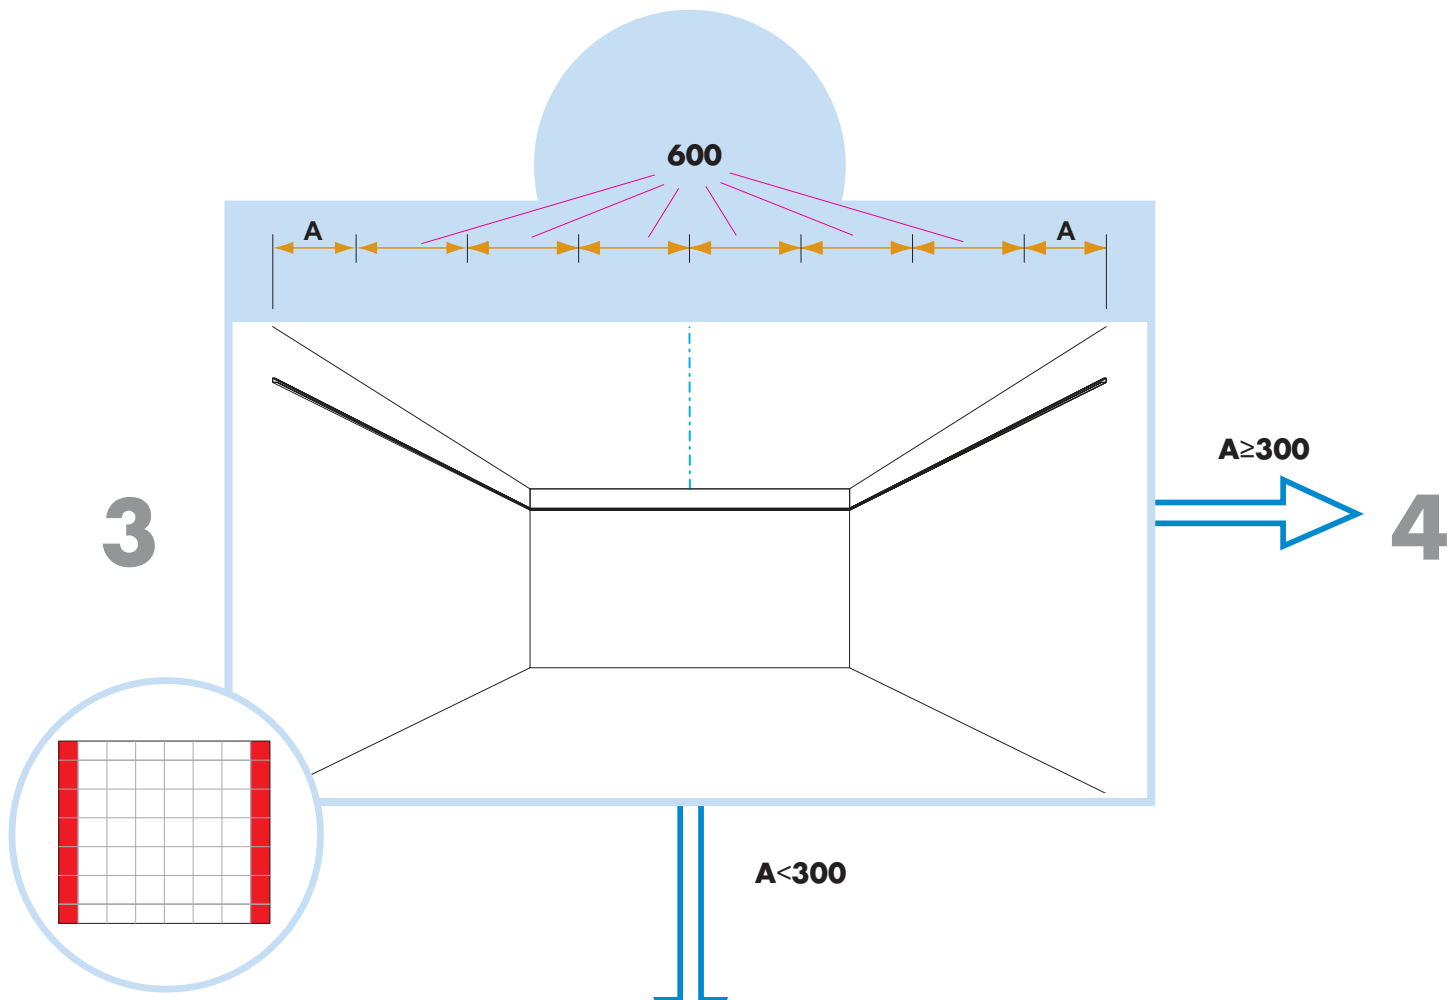

Ecophon Super G A

600x600, 1200x600,

© Ecophon Group

1. Ecophon Super G A panel 600x600/1200x600

2. Connect T24 Main runner

6. Connect Hanger clip,
(not used in C4 environments)

3. Connect T24 Cross tee, L=1200

7. Connect Hygiene clip 20
(for 20 mm tiles)

4. Connect T24 Cross tee, L=600

8. Connect Channel trim
(for 20 mm tiles)

5. Connect Adjustable hanger

Connect Demo clips (for access)

Ecophon
SAINT-GOBAIN

www.ecophon.com

8₁

300-600

600

300-600

600x600

10

10

11