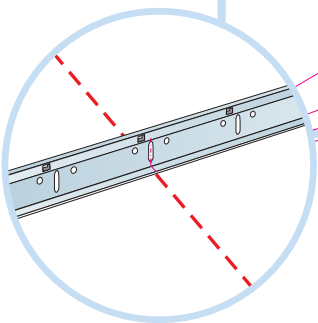

7. Connect Hygiene clip 20
(for 20 mm tiles)

4. Connect T24 Cross tee, L=600

8. Connect Channel trim
(for 20 mm tiles)

5. Connect Adjustable hanger

Connect Demo clips (for access)

Ecophon
SAINT-GOBAIN

www.ecophon.com

4

5

6

7

7₁

$n \times 600/625$

Connect Laser angle

8