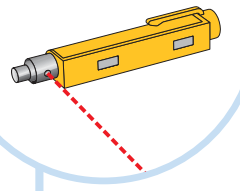

7. Connect Hygiene clip 20
(for 20 mm tiles)

4. Connect T24 Cross tee, L=600

8. Connect Channel trim
(for 20 mm tiles)

5. Connect Adjustable hanger

Connect Demo clips (for access)

Ecophon
SAINT-GOBAIN

www.ecophon.com

4

5

6

7

7₁

$n \times 600/625$

Connect Laser angle

8