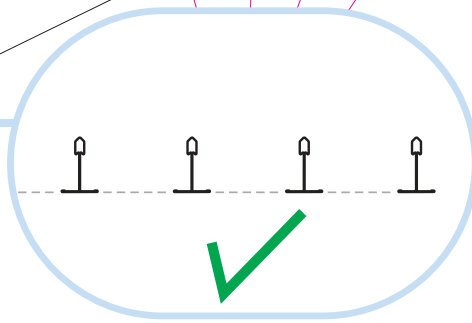

7. Connect Hygiene clip 20
(for 20 mm tiles)

4. Connect T24 Cross tee, L=600

8. Connect Channel trim
(for 20 mm tiles)

5. Connect Adjustable hanger

Connect Demo clips (for access)

Ecophon
SAINT-GOBAIN

www.ecophon.com

4

5

6

7

7₁

$n \times 600/625$

Connect Laser angle

8