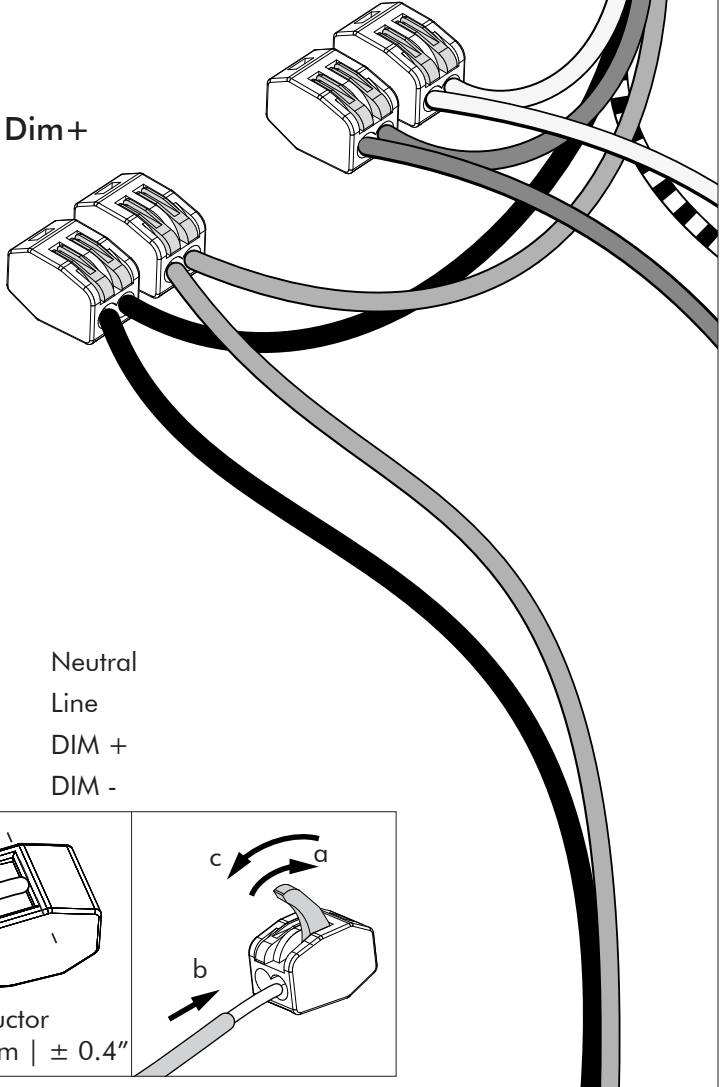

1-10V

DALI

DMX

DST

Connection including dimmable function

1-10V

Dim+

Dim-

- | | |
|-------|---------|
| Blue | Neutral |
| Brown | Line |
| Red | DIM + |
| Black | DIM - |

Strip conductor
to $\pm 10 \text{ mm}$ | $\pm 0.4''$

7b Connection excluding dimmable function

Blue	Neutral
Brown	Line
Red	Not used
Black	Not used