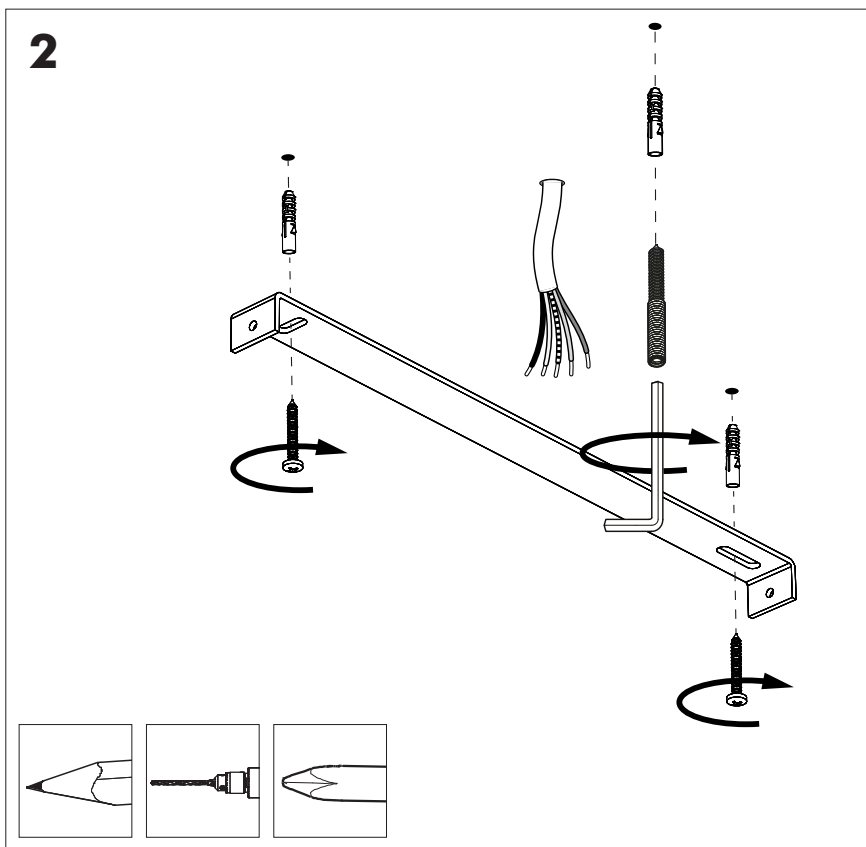

BuzziCone

2 PERS.

1

OFF

2