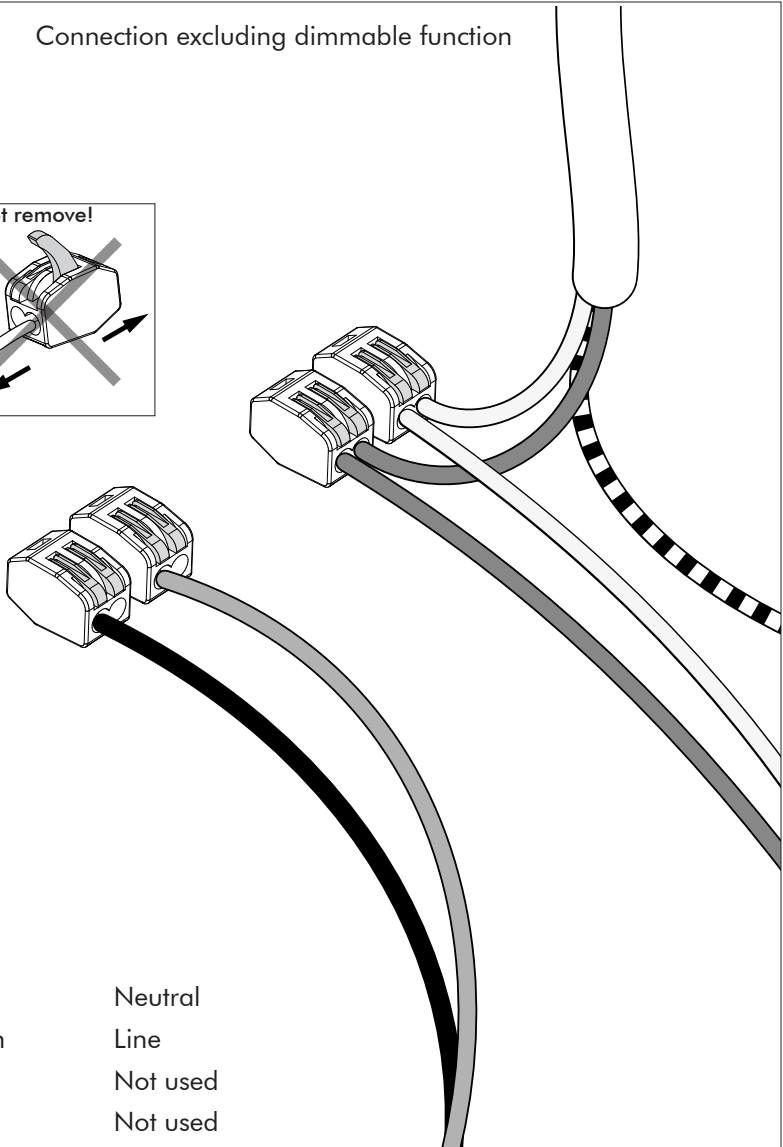

1-10V

DALI

DMX

DST

Connection including dimmable function

1-10V

Dim+

Dim-

- | | |
|-------|---------|
| Blue | Neutral |
| Brown | Line |
| Red | DIM + |
| Black | DIM - |

Strip conductor
to $\pm 10 \text{ mm}$ | $\pm 0.4''$

7b Connection excluding dimmable function

Blue	Neutral
Brown	Line
Red	Not used
Black	Not used