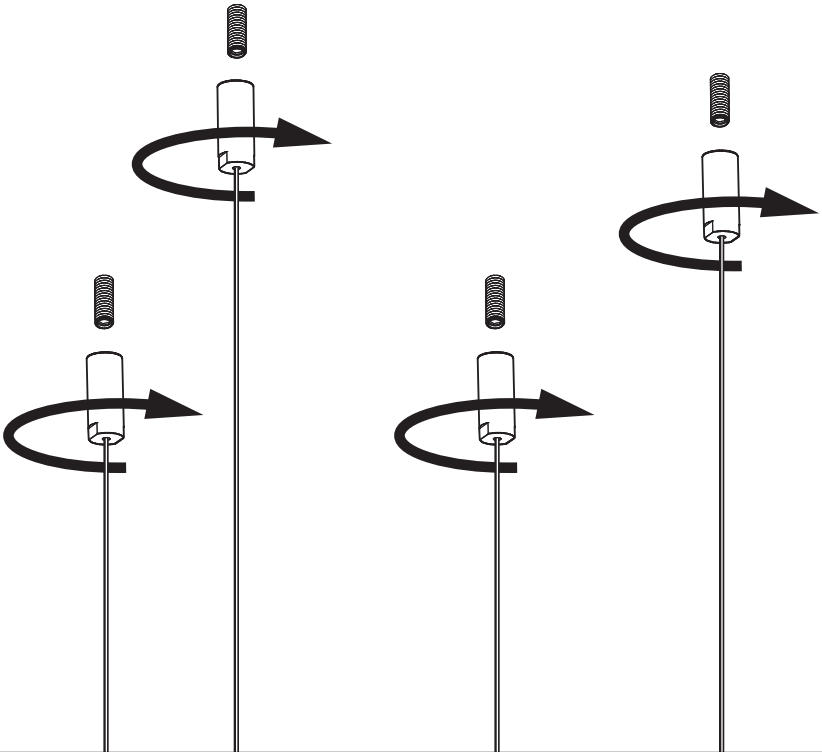

BuzziGrid

INSTALLATION MANUAL

⚠ The product must be suspended on a solid structure or ceiling, taking into account the weight of the product and the local regulation.

Excluded

4x 

Included

4x

4x

79 cm
31.10"

3

4x

M6

4

5

6

7