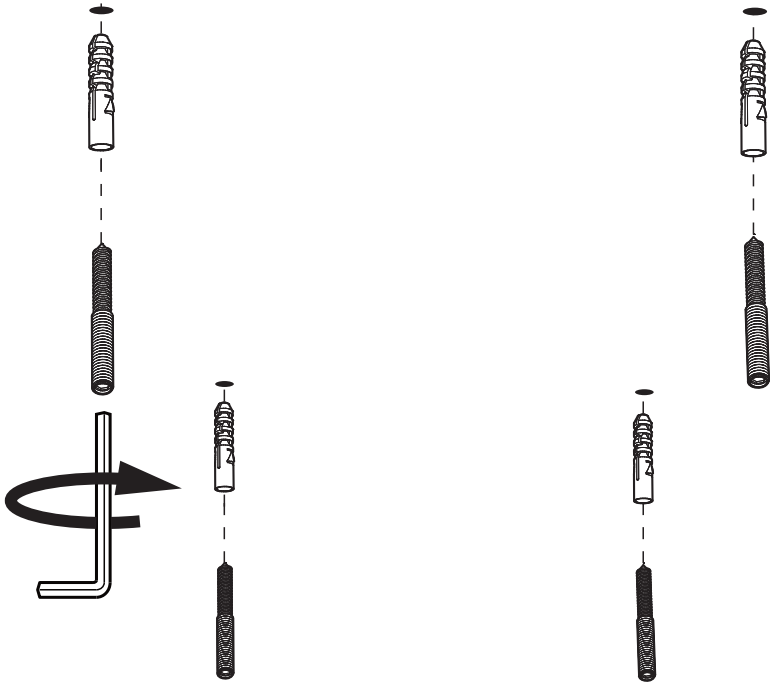

BuzziGrid

INSTALLATION MANUAL

⚠ The product must be suspended on a solid structure or ceiling, taking into account the weight of the product and the local regulation.

Excluded

4x 

Included

4x

4x

79 cm
31.10"

3

4x

M6

4

5

6

7