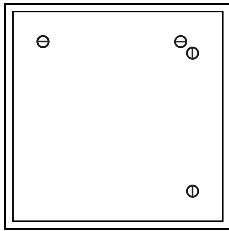

BuzziKey Soft

Square | Rectangular

INSTALLATION MANUAL

1 PERS.

Excluded

2 x

2 x

Included (separately)

SQ-4

SQ-8

SQ-12

R-4

R-8

R-12

Square Fabric Direction

Rectangular Horizontal - Vertical mounting

1

x = Square: 32 cm | 12.6"
Rectangular Horizontal: 92 cm | 36.2"
Rectangular Vertical: 32 cm | 13.6"

2

BuzziSpace
Groeningenlei 141
2550 Antwerp, Kontich
Belgium
☎ +32 (0)3 846 10 00
✉ info@buzzi.space
🌐 www.buzzi.space