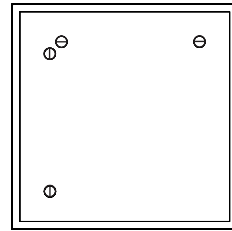

BuzziKey Soft

Square | Rectangular

INSTALLATION MANUAL

1 PERS.

Excluded

2 x

2 x

Included (separately)

SQ-4

SQ-8

SQ-12

R-4

R-8

R-12

Square Fabric Direction

Rectangular Horizontal - Vertical mounting

1

x = Square: 32 cm | 12.6"
Rectangular Horizontal: 92 cm | 36.2"
Rectangular Vertical: 32 cm | 13.6"

2

BuzziSpace
Groeningenlei 141
2550 Antwerp, Kontich
Belgium
☎ +32 (0)3 846 10 00
✉ info@buzzi.space
🌐 www.buzzi.space