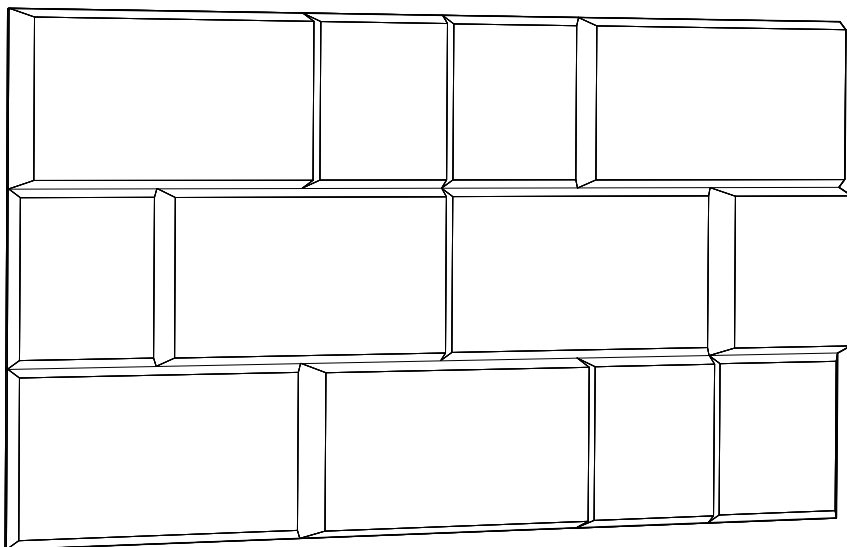

BuzziKey Soft

Square | Rectangular

INSTALLATION MANUAL

1 PERS.

Excluded

2 x

2 x

Included (separately)

SQ-4

SQ-8

SQ-12

R-4

R-8

R-12

Square Fabric Direction

Rectangular Horizontal - Vertical mounting

1

x = Square: 32 cm | 12.6"
Rectangular Horizontal: 92 cm | 36.2"
Rectangular Vertical: 32 cm | 13.6"

2

BuzziSpace
Groeningenlei 141
2550 Antwerp, Kontich
Belgium
☎ +32 (0)3 846 10 00
✉ info@buzzi.space
🌐 www.buzzi.space