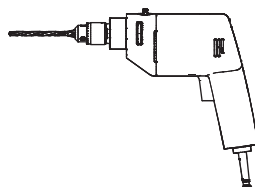

BuzziKey Soft

Square | Rectangular

INSTALLATION MANUAL

1 PERS.

Excluded

2 x

2 x

Included (separately)

SQ-4

SQ-8

SQ-12

R-4

R-8

R-12

Square Fabric Direction

Rectangular Horizontal - Vertical mounting