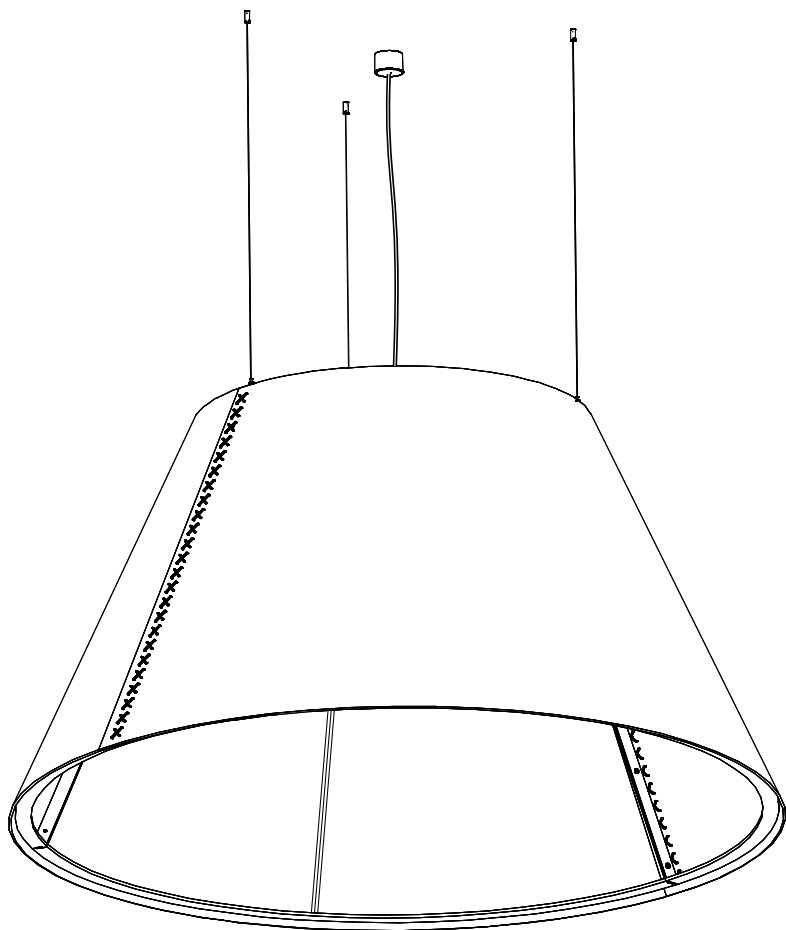

# BuzziShade XL - XXL

INSTALLATION MANUAL

MODE DE L'EMPLOI

120V-277V

# Technical info

**⚠** The light source of this luminaire is not replaceable; when the light source reaches its end of life the whole luminaire shall be replaced.

3x

5

6

**6**

**7**

8

XL: X = 25.98" Y = 29.92"

XXL: X = 32.68" Y = 37.80"