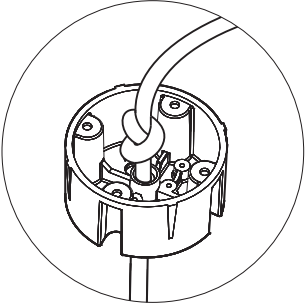

BuzziHat

INSTALLATION MANUAL

NOTICE D'EMPLOI

120V-277V

Technical info

⚠ The light source of this luminaire is not replaceable; when the light source reaches its end of life the whole luminaire shall be replaced.

6

7

8a

Connection including dimmable function Raccordement avec fonction de gradation

8b

Connection excluding dimmable function Raccordement sans fonction de gradation

9

!