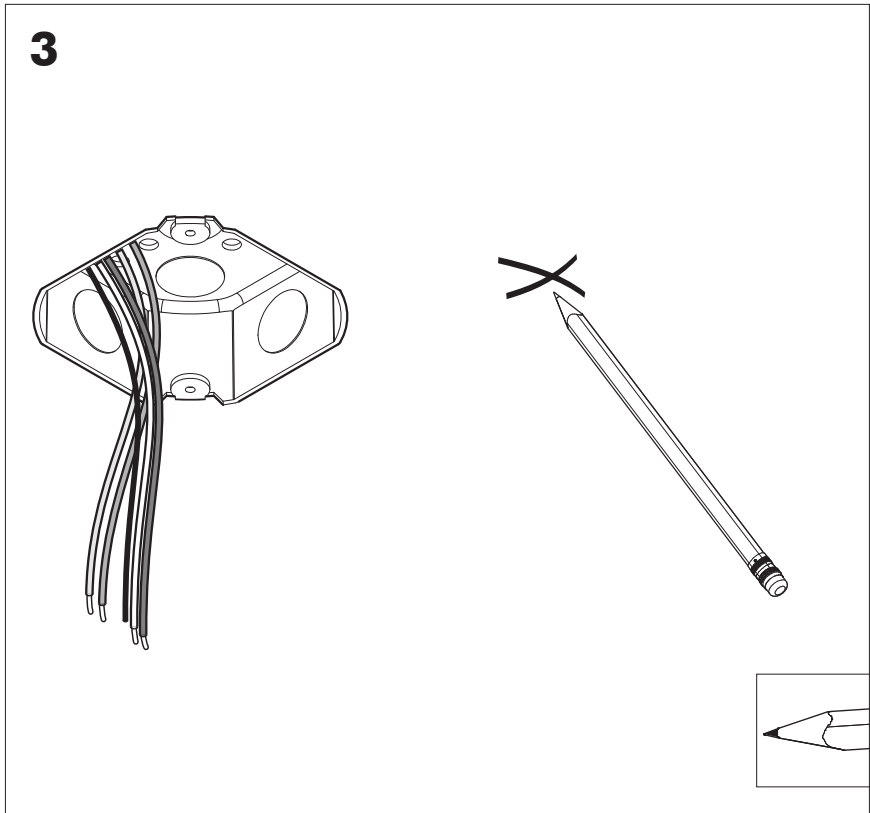

BuzziHat

2 PERS.