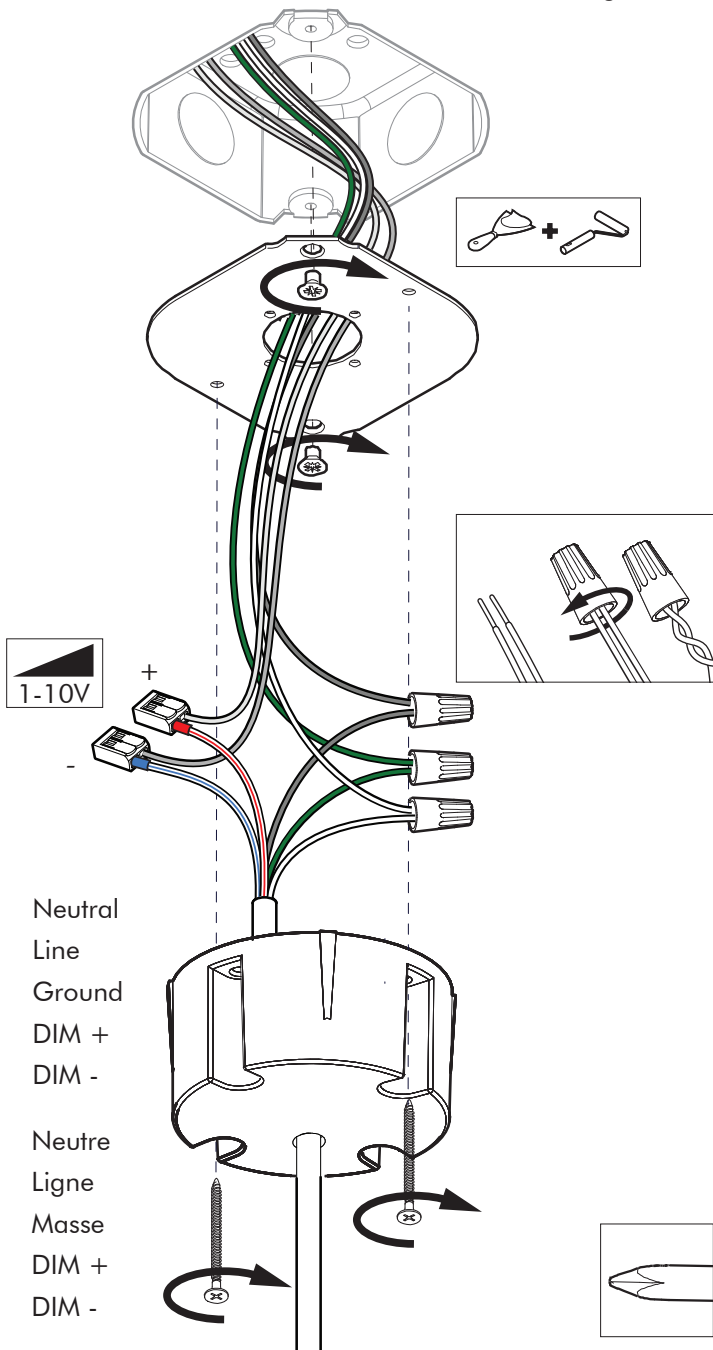

BuzziHat

INSTALLATION MANUAL

NOTICE D'EMPLOI

120V-277V

Technical info

⚠ The light source of this luminaire is not replaceable; when the light source reaches its end of life the whole luminaire shall be replaced.

6

7

8a

Connection including dimmable function Raccordement avec fonction de gradation

8b

Connection excluding dimmable function Raccordement sans fonction de gradation

9

!