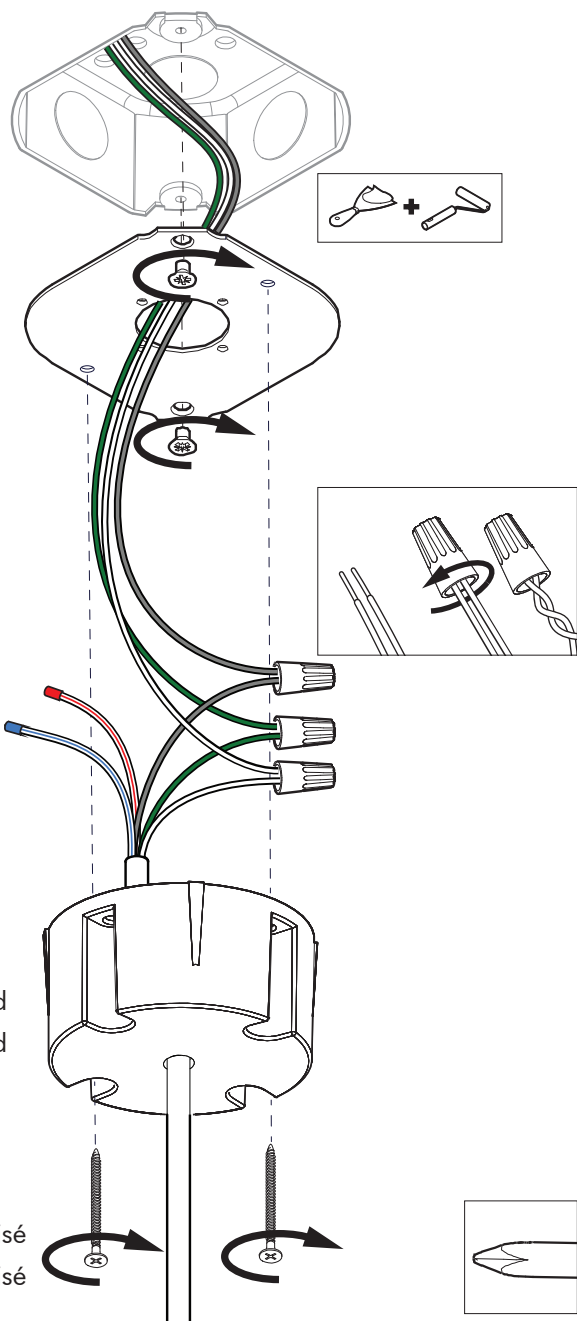

BuzziHat

INSTALLATION MANUAL

NOTICE D'EMPLOI

120V-277V

Technical info

⚠ The light source of this luminaire is not replaceable; when the light source reaches its end of life the whole luminaire shall be replaced.

6

7

8a

Connection including dimmable function Raccordement avec fonction de gradation

8b

Connection excluding dimmable function Raccordement sans fonction de gradation

9

!