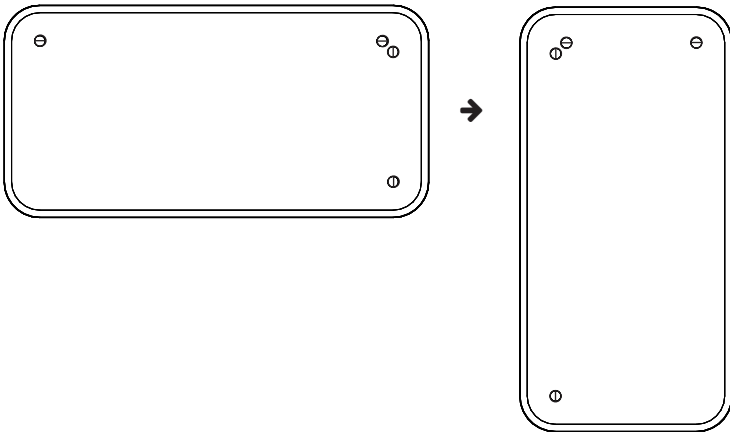

BuzziTab Soft

Square | Rectangular

INSTALLATION MANUAL

BuzziTab Soft

1 PERS.

Excluded

2 x

2 x

Included (separately)

SQ-4

SQ-8

SQ-12

R-4

R-8

R-12

Square Fabric Direction

Rectangular Horizontal - Vertical mounting

1

x = Square: 32 cm | 12.6"
Rectangular Horizontal: 92 cm | 36.2"
Rectangular Vertical: 32 cm | 13.6"

2

BuzziSpace
Groeningenlei 141
2550 Antwerp, Kontich
Belgium
☎ +32 (0)3 846 10 00
✉ info@buzzi.space
🌐 www.buzzi.space