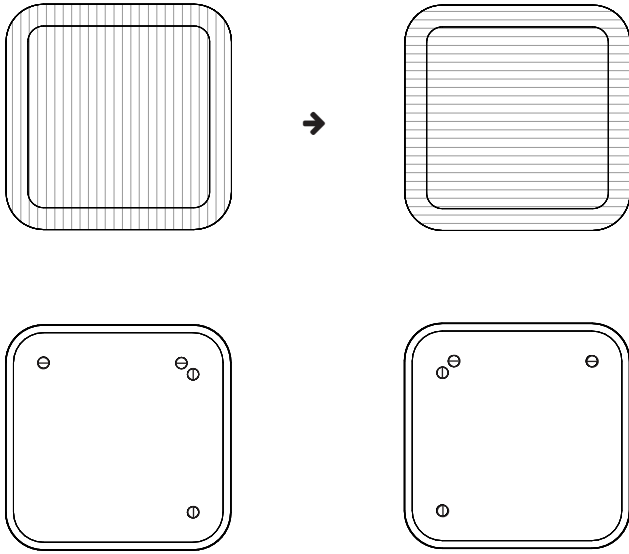

BuzziTab Soft

Square | Rectangular

INSTALLATION MANUAL

BuzziTab Soft

1 PERS.

Excluded

2 x

2 x

Included (separately)

SQ-4

SQ-8

SQ-12

R-4

R-8

R-12

Square Fabric Direction

Rectangular Horizontal - Vertical mounting

1

x = Square: 32 cm | 12.6"
Rectangular Horizontal: 92 cm | 36.2"
Rectangular Vertical: 32 cm | 13.6"

2

BuzziSpace
Groeningenlei 141
2550 Antwerp, Kontich
Belgium
☎ +32 (0)3 846 10 00
✉ info@buzzi.space
🌐 www.buzzi.space