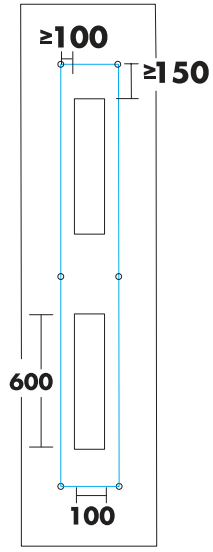

## Ecophon Solo™ Rectangle

2400x600  
M405

1. Ecophon Solo Rectangle 2400x600

2. Connect Adjustable wire hanger  
L=2000/5000 mm

3. Connect Covering cup

4. Connect Adjustable wire kit  
L=800/1500 mm

5. Connect Absorber anchor

6. Connect Absorber bracket  
 $\Delta = 90-110, 110-130 \text{ mm}$

7. Connect Absorber anchor

**x2**

**x1**

Connect Anchor screw with eye

Connect Anchor screw

Connect Installation screw MWL

Connect Fixing plate

→ 16

**1**

**2**

n=1 ↓ ≥20N  
 n=2 ↓ ≥40N  
 n=3 ↓ ≥60N

≤1kg

≤1kg

3

4

**5**

**6**

7

8

9

10

11

12