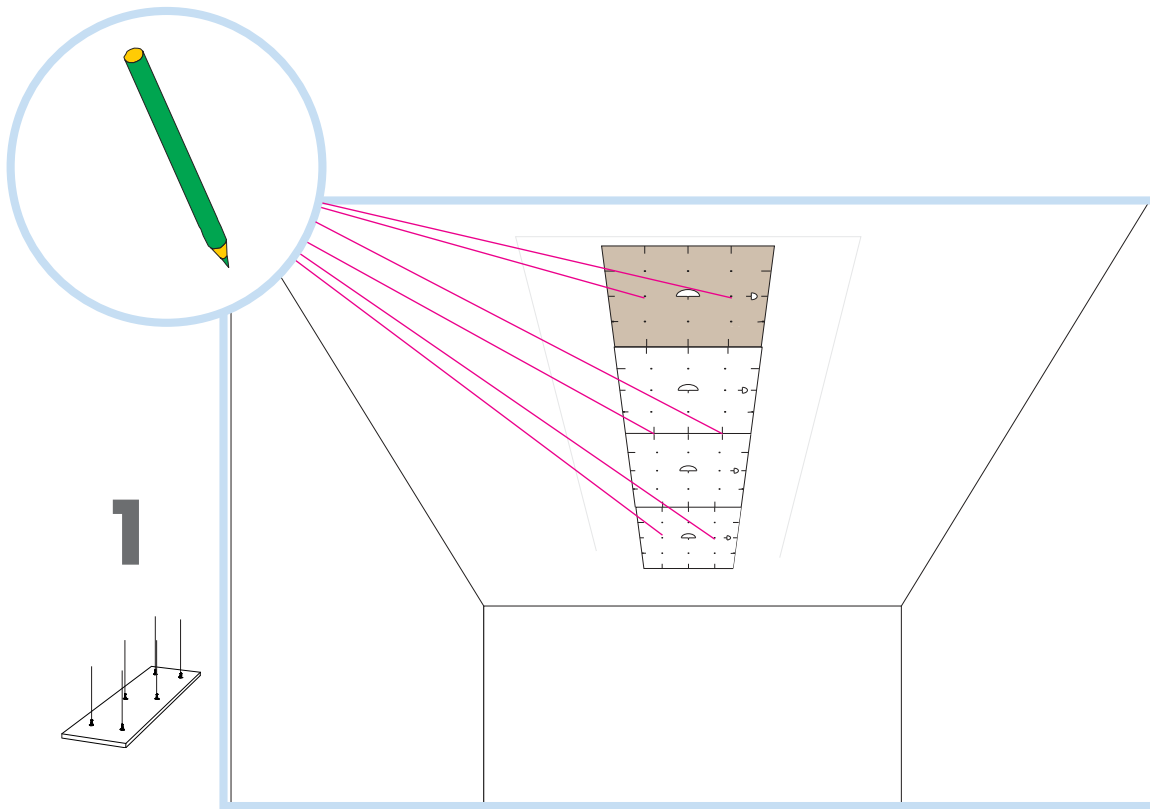

1

2

n=1 ↓ ≥20N
n=2 ↓ ≥40N
n=3 ↓ ≥60N

≤1kg

≤1kg