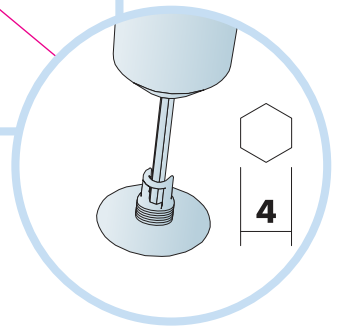

6. Connect Absorber bracket  
 $\Delta = 90-110, 110-130 \text{ mm}$

7. Connect Absorber anchor

**x2**

**x1**

Connect Anchor screw with eye

Connect Anchor screw

Connect Installation screw MWL

Connect Fixing plate

→ 16

**1**

**2**

n=1 ↓ ≥20N  
 n=2 ↓ ≥40N  
 n=3 ↓ ≥60N

≤1kg

≤1kg

3

4

**5**

**6**

7

8

9

10

11

12