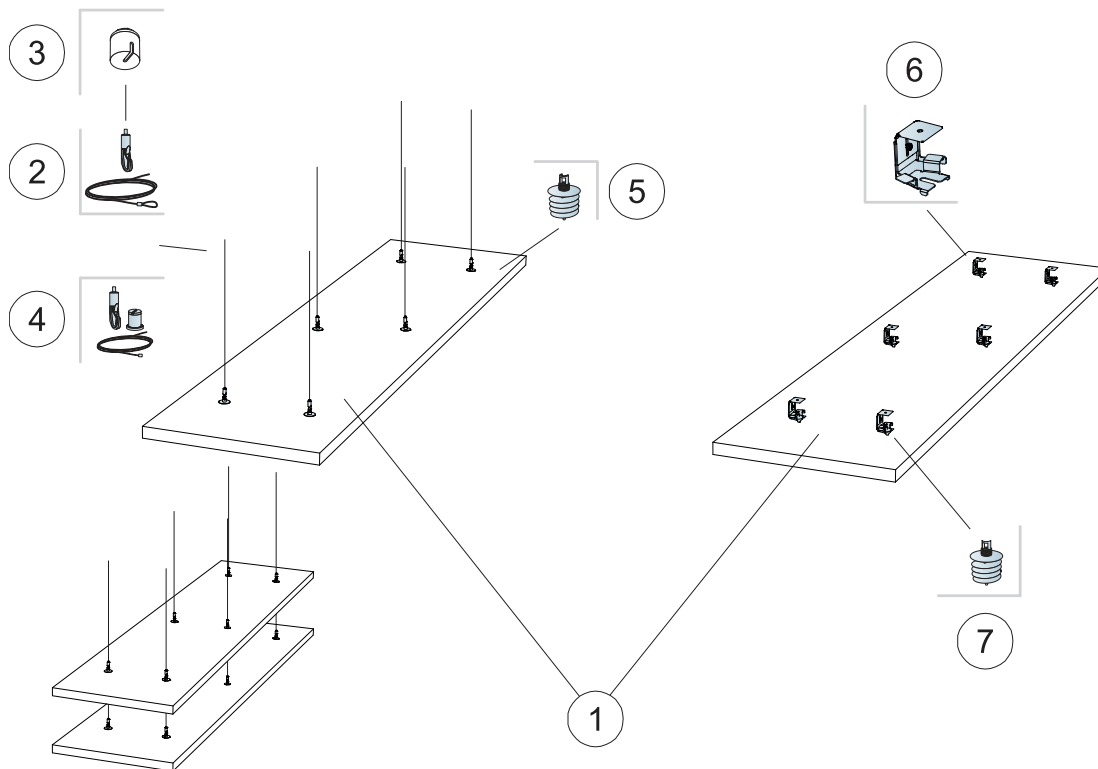

## Ecophon Solo™ Rectangle

2400x600  
M405

1. Ecophon Solo Rectangle 2400x600

2. Connect Adjustable wire hanger  
L=2000/5000 mm

3. Connect Covering cup

4. Connect Adjustable wire kit  
L=800/1500 mm

5. Connect Absorber anchor

6. Connect Absorber bracket  
 $\Delta = 90-110, 110-130 \text{ mm}$

7. Connect Absorber anchor

**x2**

**x1**

Connect Anchor screw with eye

Connect Anchor screw

Connect Installation screw MWL

Connect Fixing plate