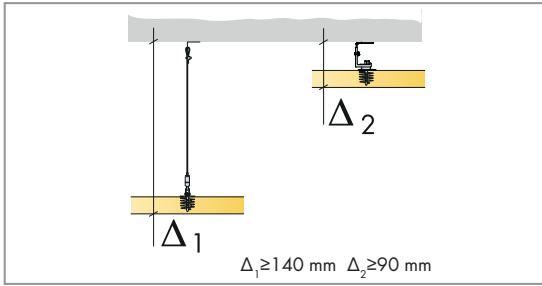

## Ecophon Solo™ Rectangle

2400x600  
M405

1. Ecophon Solo Rectangle 2400x600

2. Connect Adjustable wire hanger  
L=2000/5000 mm

3. Connect Covering cup

4. Connect Adjustable wire kit  
L=800/1500 mm

5. Connect Absorber anchor

6. Connect Absorber bracket  
 $\Delta = 90-110, 110-130 \text{ mm}$

7. Connect Absorber anchor

**x2**

**x1**

Connect Anchor screw with eye

Connect Anchor screw

Connect Installation screw MWL

Connect Fixing plate