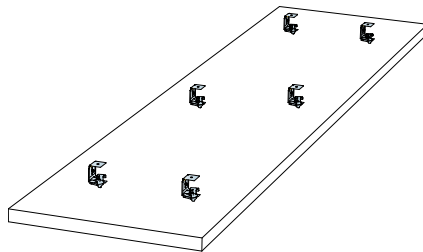

## Ecophon Solo™ Rectangle

2400x600  
M405

1. Ecophon Solo Rectangle 2400x600

2. Connect Adjustable wire hanger  
L=2000/5000 mm

3. Connect Covering cup

4. Connect Adjustable wire kit  
L=800/1500 mm

5. Connect Absorber anchor

6. Connect Absorber bracket  
 $\Delta = 90-110, 110-130 \text{ mm}$

7. Connect Absorber anchor

**x2**

**x1**

Connect Anchor screw with eye

Connect Anchor screw

Connect Installation screw MWL

Connect Fixing plate

Connect Absorber anchor bit

**Ecophon**  
SAINT-GOBAIN

[www.ecophon.com](http://www.ecophon.com)

Alt 1

→ 1

→ 9

Alt 2

→ 10

→ 16

**1**

**2**

n=1 ↓ ≥20N  
 n=2 ↓ ≥40N  
 n=3 ↓ ≥60N

≤1kg

≤1kg

3

4