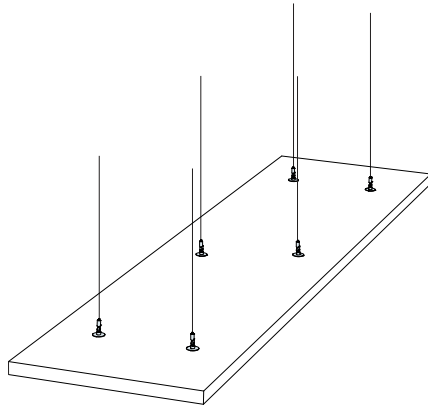

## Ecophon Solo™ Rectangle

2400x600  
M405

1. Ecophon Solo Rectangle 2400x600

2. Connect Adjustable wire hanger  
L=2000/5000 mm

3. Connect Covering cup

4. Connect Adjustable wire kit  
L=800/1500 mm

5. Connect Absorber anchor

6. Connect Absorber bracket  
 $\Delta = 90-110, 110-130 \text{ mm}$

7. Connect Absorber anchor

**x2**

**x1**

Connect Anchor screw with eye

Connect Anchor screw

Connect Installation screw MWL

Connect Fixing plate

Connect Absorber anchor bit

**Ecophon**  
SAINT-GOBAIN

[www.ecophon.com](http://www.ecophon.com)

Alt 1

→ 1

→ 9

Alt 2

→ 10

→ 16

**1**

**2**

n=1 ↓ ≥20N  
 n=2 ↓ ≥40N  
 n=3 ↓ ≥60N

≤1kg

≤1kg

3

4