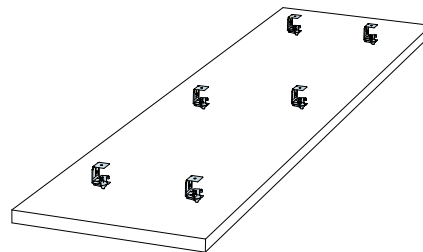

6. Connect Absorber bracket  
 $\Delta = 90-110, 110-130 \text{ mm}$

7. Connect Absorber anchor

**x2**

**x1**

Connect Anchor screw with eye

Connect Anchor screw

Connect Installation screw MWL

Connect Fixing plate

Connect Absorber anchor bit

**Ecophon**  
SAINT-GOBAIN

[www.ecophon.com](http://www.ecophon.com)

Alt 1

→ 1

→ 9

Alt 2

→ 10

→ 16

**1**

**2**

n=1 ↓ ≥20N  
 n=2 ↓ ≥40N  
 n=3 ↓ ≥60N

≤1kg

≤1kg

3

4