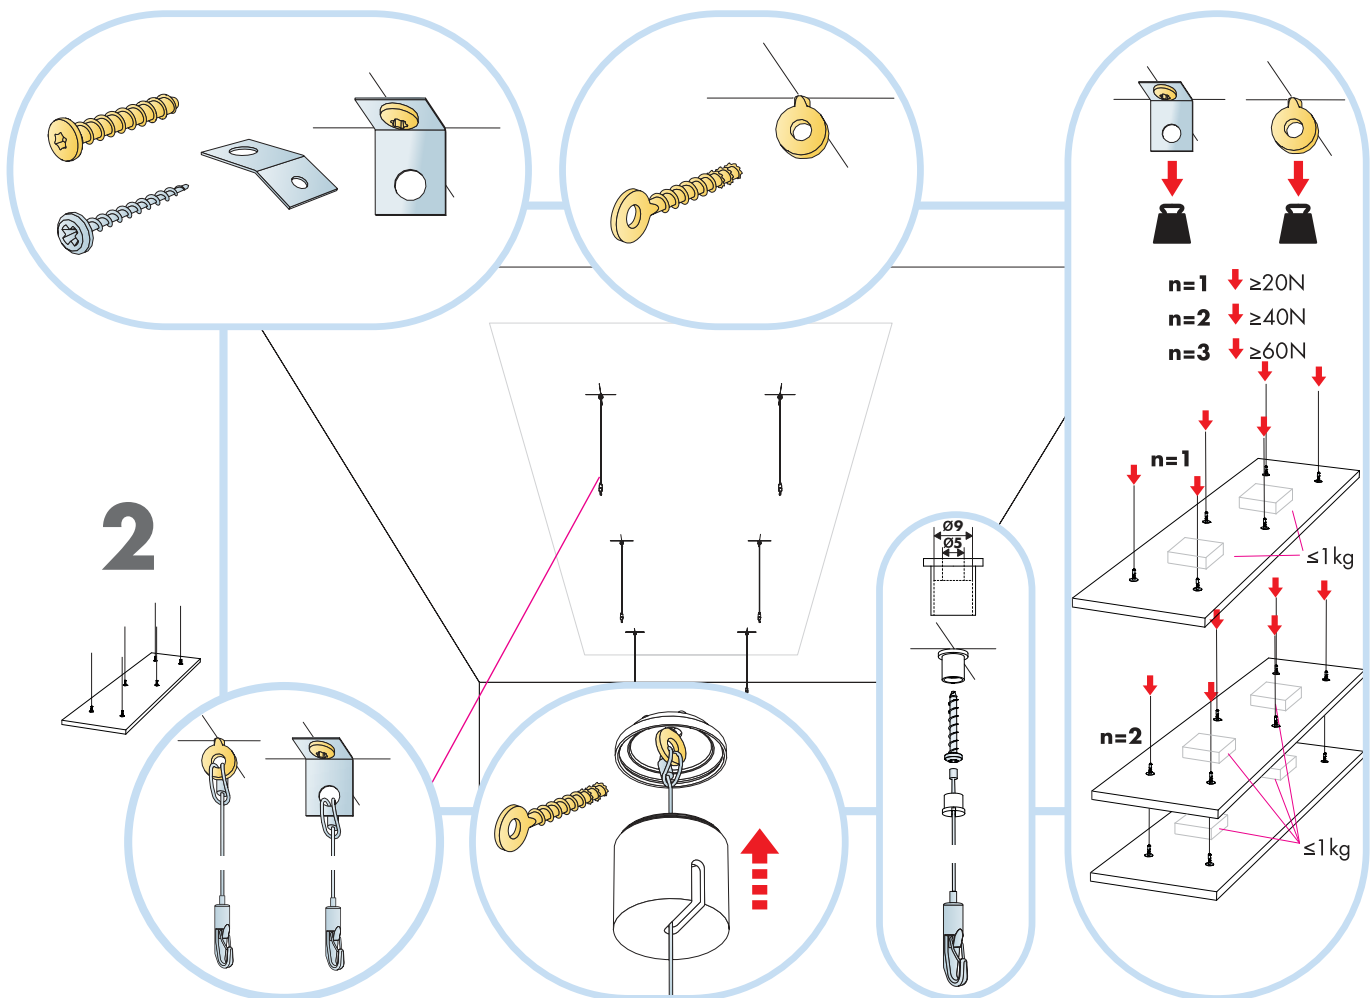

2

n=1 ↓ ≥20N
n=2 ↓ ≥40N
n=3 ↓ ≥60N

≤1kg

≤1kg