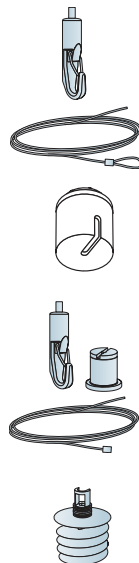

## Ecophon Solo™ Rectangle

2400x600  
M405

1. Ecophon Solo Rectangle 2400x600

2. Connect Adjustable wire hanger  
L=2000/5000 mm

3. Connect Covering cup

4. Connect Adjustable wire kit  
L=800/1500 mm

5. Connect Absorber anchor

6. Connect Absorber bracket  
 $\Delta = 90-110, 110-130 \text{ mm}$

7. Connect Absorber anchor

**x2**

**x1**

Connect Anchor screw with eye

Connect Anchor screw

Connect Installation screw MWL

Connect Fixing plate

Connect Absorber anchor bit

**Ecophon**  
SAINT-GOBAIN

[www.ecophon.com](http://www.ecophon.com)

Alt 1

→ 1

→ 9

Alt 2

→ 10