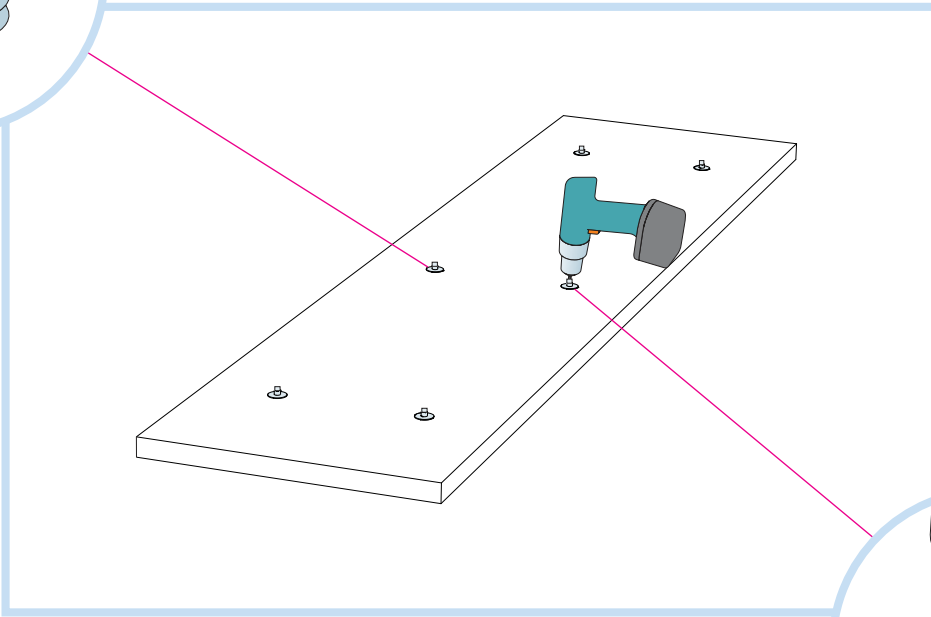

6. Connect Absorber bracket  
 $\Delta = 90-110, 110-130 \text{ mm}$

7. Connect Absorber anchor

**x2**

**x1**

Connect Anchor screw with eye

Connect Anchor screw

Connect Installation screw MWL

Connect Fixing plate

→ 16

**1**

**2**

n=1 ↓ ≥20N  
 n=2 ↓ ≥40N  
 n=3 ↓ ≥60N

≤1kg

≤1kg

3

4

**5**

**6**

7

8

9

10

11

12