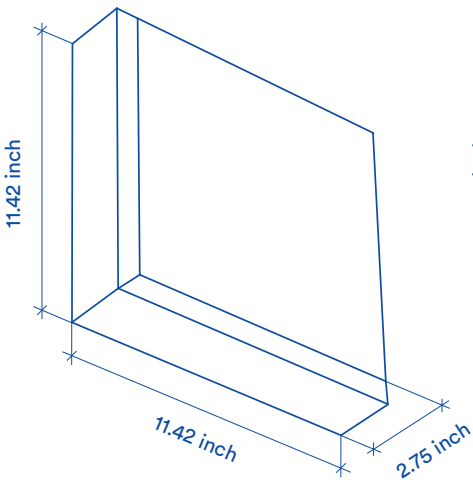

HEXAGON

Large: 0.41 tiles per sq/ft
Small: 1.66 tiles per sq/ft
1 inch thick

ACOUSTIC PANELS

QUILT

0.14 tiles per sq.ft
1.0 inch thick

STRIPES

0.14 tiles per sq.ft
1.0 inch thick

DIAGONAL

0.14 tiles per sq.ft
1.0 inch thick

LINES

0.14 tiles per sq.ft
1.0 inch thick

CHECK

0.14 tiles per sq.ft
1.0 inch thick

ARCH

0.14 tiles per sq.ft
1.0 inch thick

CURVE

0.14 tiles per sq.ft
1.0 inch thick

3D PIXEL

1.10 tiles per sq/ft

70

~ 2.75 inch thick

50

~ 2.0 inch thick

25

~1.0 inch thick

BAUX PATTERNS

BAUX Patterns makes it simpler than ever to transform any space with a unique BAUX design. Browse through our Pattern collections and choose from over 500 designs. All free to download!