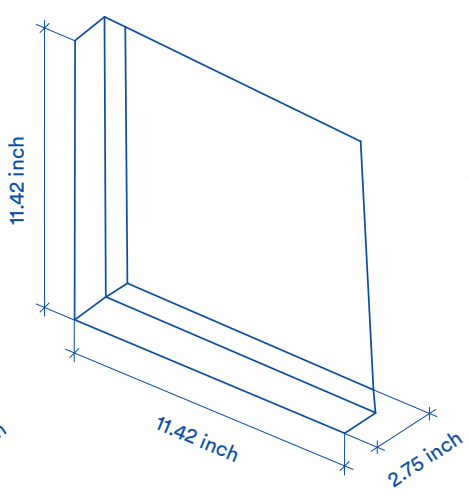

HEXAGON

Large: 0.41 tiles per sq/ft
Small: 1.66 tiles per sq/ft
1 inch thick

ACOUSTIC PANELS

QUILT

0.14 tiles per sq.ft
1.0 inch thick

STRIPES

0.14 tiles per sq.ft
1.0 inch thick

DIAGONAL

0.14 tiles per sq.ft
1.0 inch thick

LINES

0.14 tiles per sq.ft
1.0 inch thick

CHECK

0.14 tiles per sq.ft
1.0 inch thick

ARCH

0.14 tiles per sq.ft
1.0 inch thick

CURVE

0.14 tiles per sq.ft
1.0 inch thick

3D PIXEL

1.10 tiles per sq/ft

70

~ 2.75 inch thick

50

~ 2.0 inch thick

25

~1.0 inch thick

BAUX PATTERNS

BAUX Patterns makes it simpler than ever to transform any space with a unique BAUX design. Browse through our Pattern collections and choose from over 500 designs. All free to download!