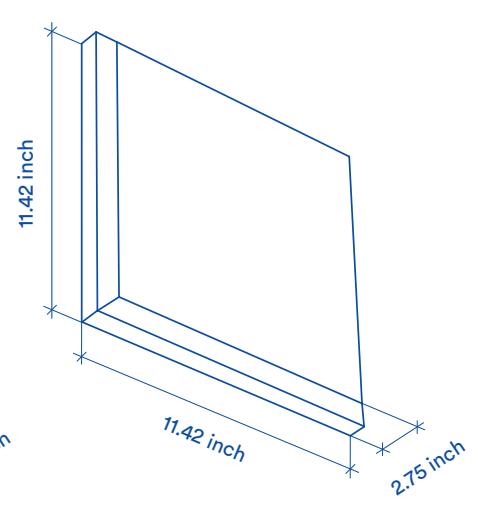

0.14 tiles per sq.ft
1.0 inch thick

LINES

0.14 tiles per sq.ft
1.0 inch thick

CHECK

0.14 tiles per sq.ft
1.0 inch thick

ARCH

0.14 tiles per sq.ft
1.0 inch thick

CURVE

0.14 tiles per sq.ft
1.0 inch thick

3D PIXEL

1.10 tiles per sq/ft

70

~ 2.75 inch thick

50

~ 2.0 inch thick

25

~1.0 inch thick

BAUX PATTERNS

BAUX Patterns makes it simpler than ever to transform any space with a unique BAUX design. Browse through our Pattern collections and choose from over 500 designs. All free to download!