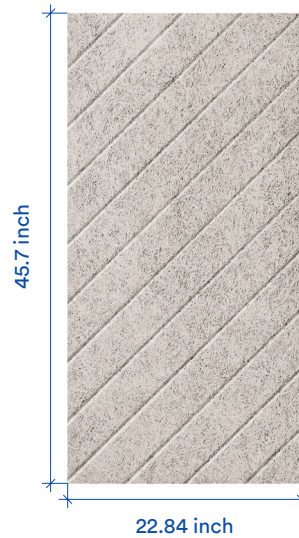

TRIANGLE

Large: 2.21 tiles per sq/ft
Small: 0.55 tiles per sq/ft
1 inch thick

PLANK

NATURALLY COLOURED

Large: 2.97 tiles per m²
Small: 11.9 tiles per m²
1 inch thick

PARALLELOGRAM

Large: 1.10 tiles per sq/ft
Small: 0.28 tiles per sq/ft
1 inch thick

HEXAGON

Large: 0.41 tiles per sq/ft
Small: 1.66 tiles per sq/ft
1 inch thick

ACOUSTIC PANELS

QUILT

0.14 tiles per sq.ft
1.0 inch thick

STRIPES

0.14 tiles per sq.ft
1.0 inch thick

DIAGONAL

0.14 tiles per sq.ft
1.0 inch thick

LINES

0.14 tiles per sq.ft
1.0 inch thick

CHECK

0.14 tiles per sq.ft
1.0 inch thick

ARCH

0.14 tiles per sq.ft
1.0 inch thick

CURVE

0.14 tiles per sq.ft
1.0 inch thick

3D PIXEL

1.10 tiles per sq/ft

70

~ 2.75 inch thick

50

~ 2.0 inch thick

25