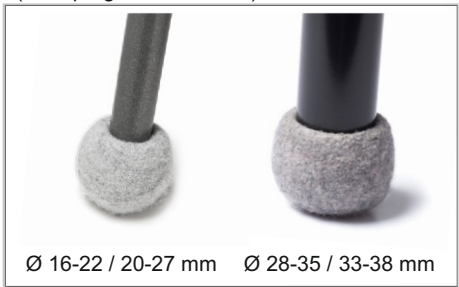

# Silent Socks® – a simple way of reducing room noise

- *Much quieter:* Silent Socks are acoustic socks that reduce the noise in a room by up to 18 dB compared with the original leg pads. A reduction of just 8-10 dB is experienced as a halving of the noise level.
- *Lighter and less wear & tear:* With Silent Socks the chair or table glides easily, which means you avoid scraping sounds, floor scratches or heavy lifts. Also, Silent Socks dampen the sound of 'collisions' between for instance chair and table.
- *Tested quality that can stand tough handling:* Silent Socks have been tested in Sweden both by the SP Technical Research Institute and in the sound lab at noise reduction specialists Akustikverkstan.
- *Four sizes:* Silent Socks come in four sizes that fit chair or table legs Ø 16-22 / Ø 20-27 mm and Ø 28-35 / Ø33-38 mm. Original plastic pads should not be removed.
- *Washable:* Silent Socks may be both machine-washed and spin-dried (wool programme 30-40°).

# Silent Socks original

for smooth floors

such as linoleum or vinyl flooring and smooth, varnished parquet floors

- Silent Socks original come in four different sizes that fit chair or table legs  $\varnothing$  16-22 /  $\varnothing$  20-27 mm and  $\varnothing$  28-35 /  $\varnothing$  33-38 mm .
- Silent Socks original are available in six colours: light grey, dark grey, black, red, brown and blue.
- Silent Socks original consists of an outer sock of felted wool, combined with an inner support part made of synthetic rubber.