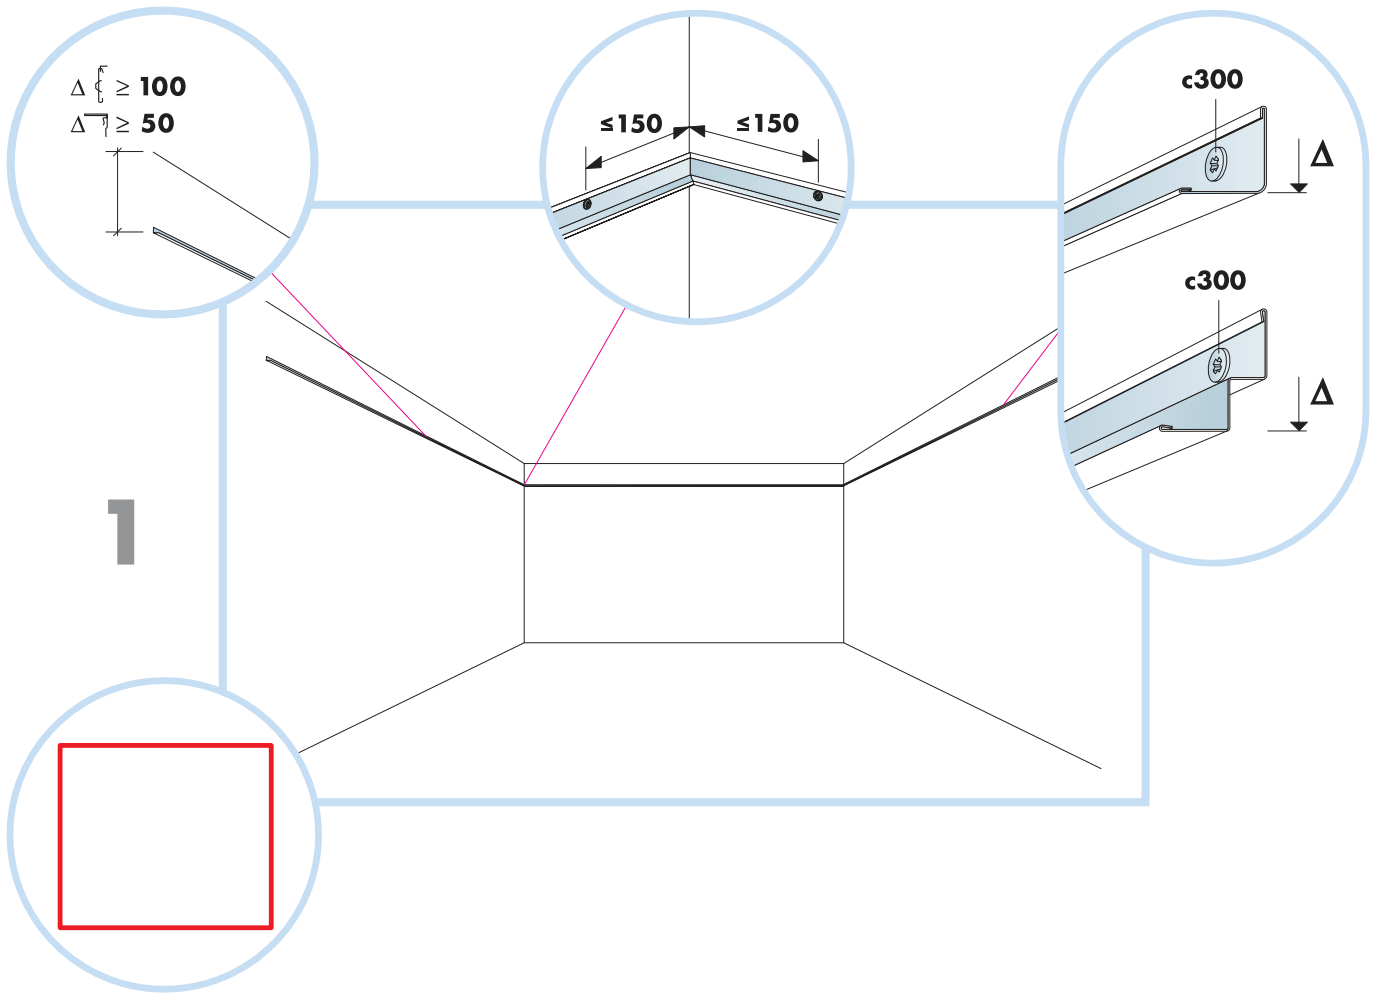

Edge A system

600x600, 1200x600,
625x625, 1250x625
(Not valid for Combison)

1. Ecophon Edge A panel 600x600/1200x600
625x625/1250x625

2. Connect T24 or T15 Main runner

3. Connect T24 or T15 Cross tee,
L=1200/1250

4. Connect T24 or T15 Cross tee,
L=600/625

5. Connect Adjustable hanger

6. Connect Hanger clip

7. Connect Direct fixing bracket

8. Connect Angle trim

9. Connect Shadow-line trim

t=20

→ 12

1. Connect Bridging profile

2. Connect Bridging clip 5/20

t=15

→ 13

1. Connect Bridging profile

2. Connect Bridging clip 7/10

Ecophon
SAINT-GOBAIN

600/625

600x600/625x625 
 1200x600/1250x625 

11

A-A alt1

A-A alt2

1200x600
1250x625

600x600
625x625

A-A alt3

A-A alt4