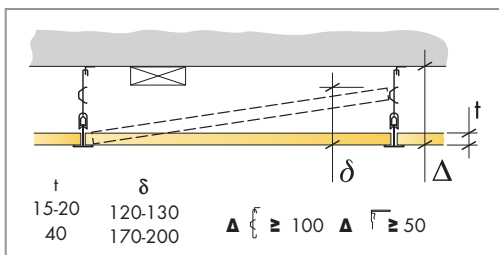

Edge A system

600x600, 1200x600,
625x625, 1250x625
(Not valid for Combison)

1. Ecophon Edge A panel 600x600/1200x600
625x625/1250x625

2. Connect T24 or T15 Main runner

3. Connect T24 or T15 Cross tee,
L=1200/1250

4. Connect T24 or T15 Cross tee,
L=600/625

5. Connect Adjustable hanger

6. Connect Hanger clip

7. Connect Direct fixing bracket

8. Connect Angle trim

9. Connect Shadow-line trim

t=20

→ 12