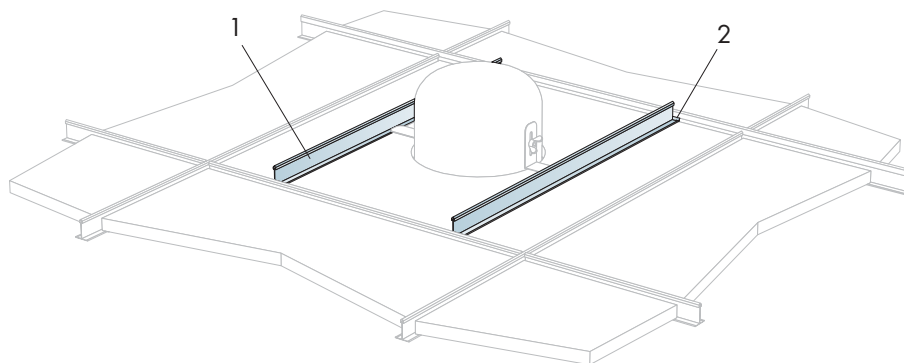

Edge A system

600x600, 1200x600,
625x625, 1250x625
(Not valid for Combison)

1. Ecophon Edge A panel 600x600/1200x600
625x625/1250x625

2. Connect T24 or T15 Main runner

3. Connect T24 or T15 Cross tee,
L=1200/1250

4. Connect T24 or T15 Cross tee,
L=600/625

5. Connect Adjustable hanger

6. Connect Hanger clip

7. Connect Direct fixing bracket

8. Connect Angle trim

9. Connect Shadow-line trim

t=20

→ 12

1. Connect Bridging profile

2. Connect Bridging clip 5/20

t=15

→ 13

1. Connect Bridging profile

2. Connect Bridging clip 7/10

Ecophon
SAINT-GOBAIN

600/625