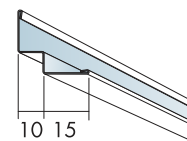

4. Connect T24 or T15 Cross tee,
L=600/625

5. Connect Adjustable hanger

6. Connect Hanger clip

7. Connect Direct fixing bracket

8. Connect Angle trim

9. Connect Shadow-line trim

t=20

→ 12