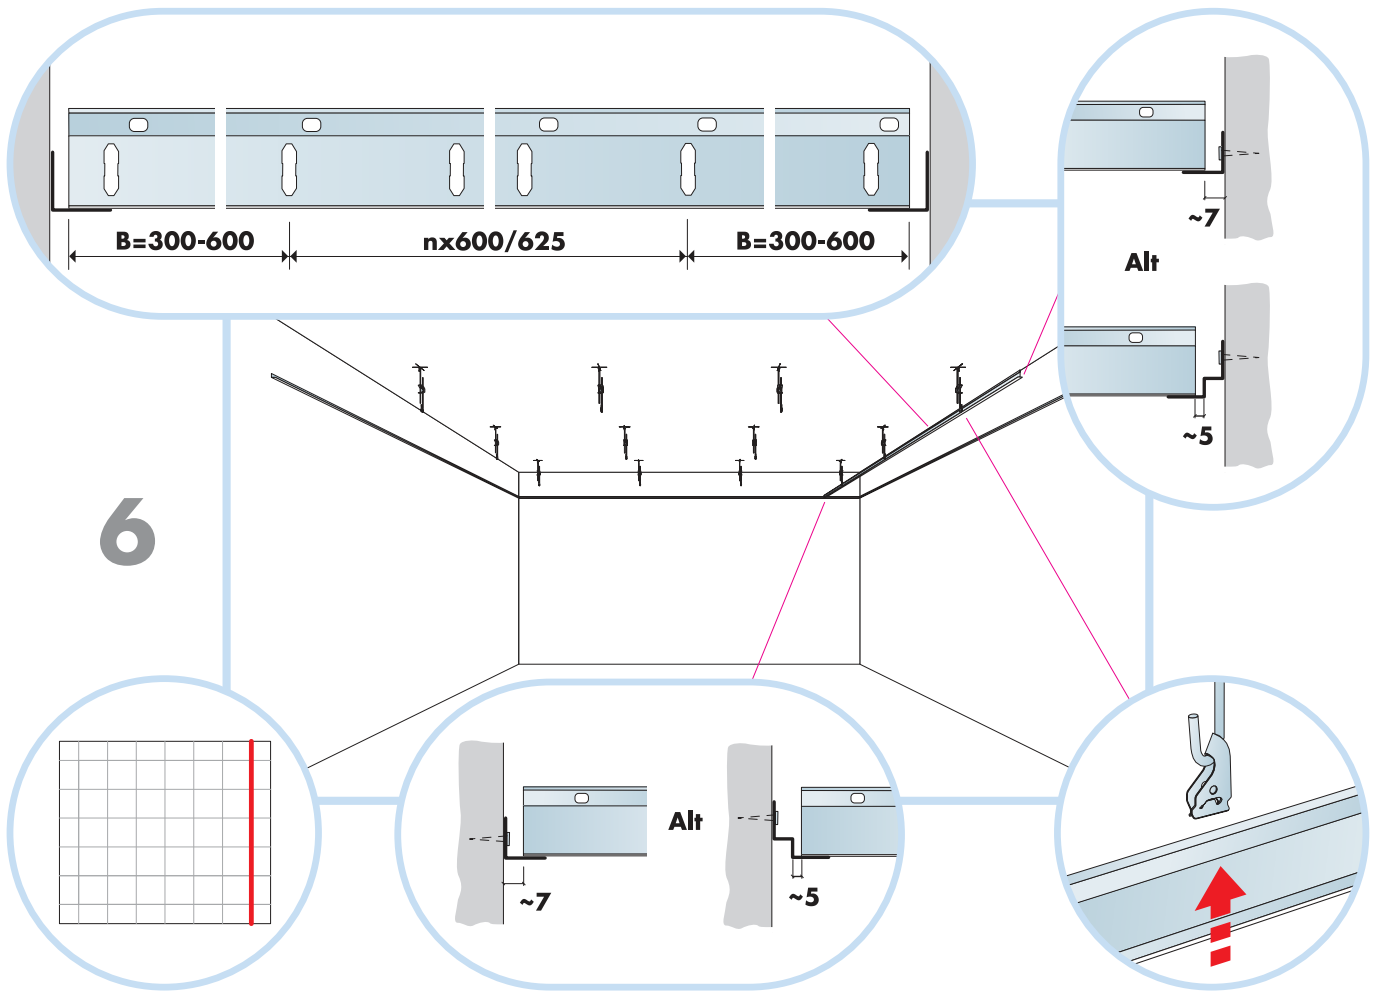

4. Connect T24 or T15 Cross tee,
L=600/625

5. Connect Adjustable hanger

6. Connect Hanger clip

7. Connect Direct fixing bracket

8. Connect Angle trim

9. Connect Shadow-line trim

t=20

→ 12

300-600

3¹

5

5₁

Connect Laser angle

7₁

8

8₁

600x600/625x625 
 1200x600/1250x625 

11

A-A alt1

A-A alt2

1200x600
1250x625

600x600
625x625

A-A alt3

A-A alt4