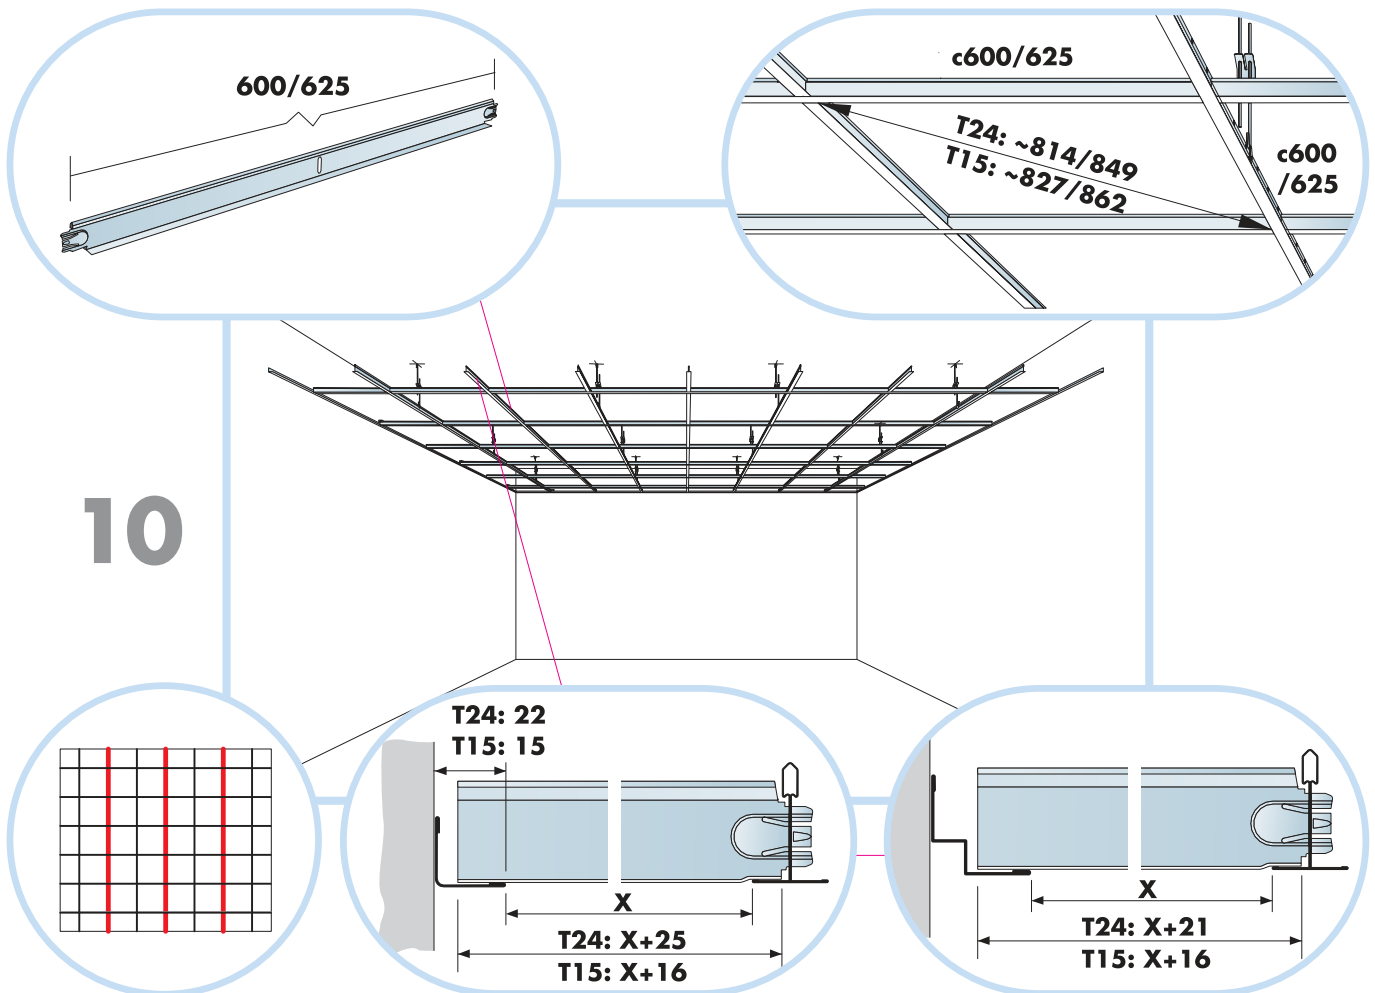

4. Connect T24 or T15 Cross tee,
L=600/625

5. Connect Adjustable hanger

6. Connect Hanger clip

7. Connect Direct fixing bracket

8. Connect Angle trim

9. Connect Shadow-line trim

t=20

→ 12

300-600

3¹

5

5₁

Connect Laser angle

7₁

8

8₁

600x600/625x625 
 1200x600/1250x625 

11

A-A alt1

A-A alt2

1200x600
1250x625

600x600
625x625

A-A alt3

A-A alt4