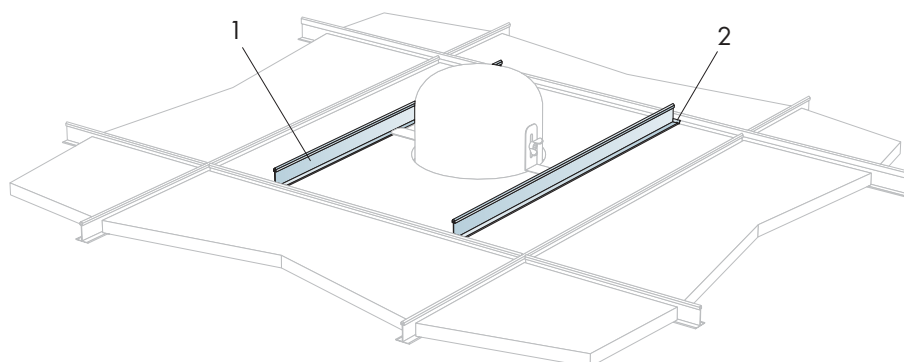

Edge A system

600x600, 1200x600,
625x625, 1250x625
(Not valid for Combison)

1. Ecophon Edge A panel 600x600/1200x600
625x625/1250x625

2. Connect T24 or T15 Main runner

3. Connect T24 or T15 Cross tee,
L=1200/1250

4. Connect T24 or T15 Cross tee,
L=600/625

5. Connect Adjustable hanger

6. Connect Hanger clip

7. Connect Direct fixing bracket

8. Connect Angle trim

9. Connect Shadow-line trim

t=20

→ 12

1. Connect Bridging profile

2. Connect Bridging clip 5/20

t=15

→ 13

1. Connect Bridging profile

2. Connect Bridging clip 7/10

Ecophon
SAINT-GOBAIN

600/625