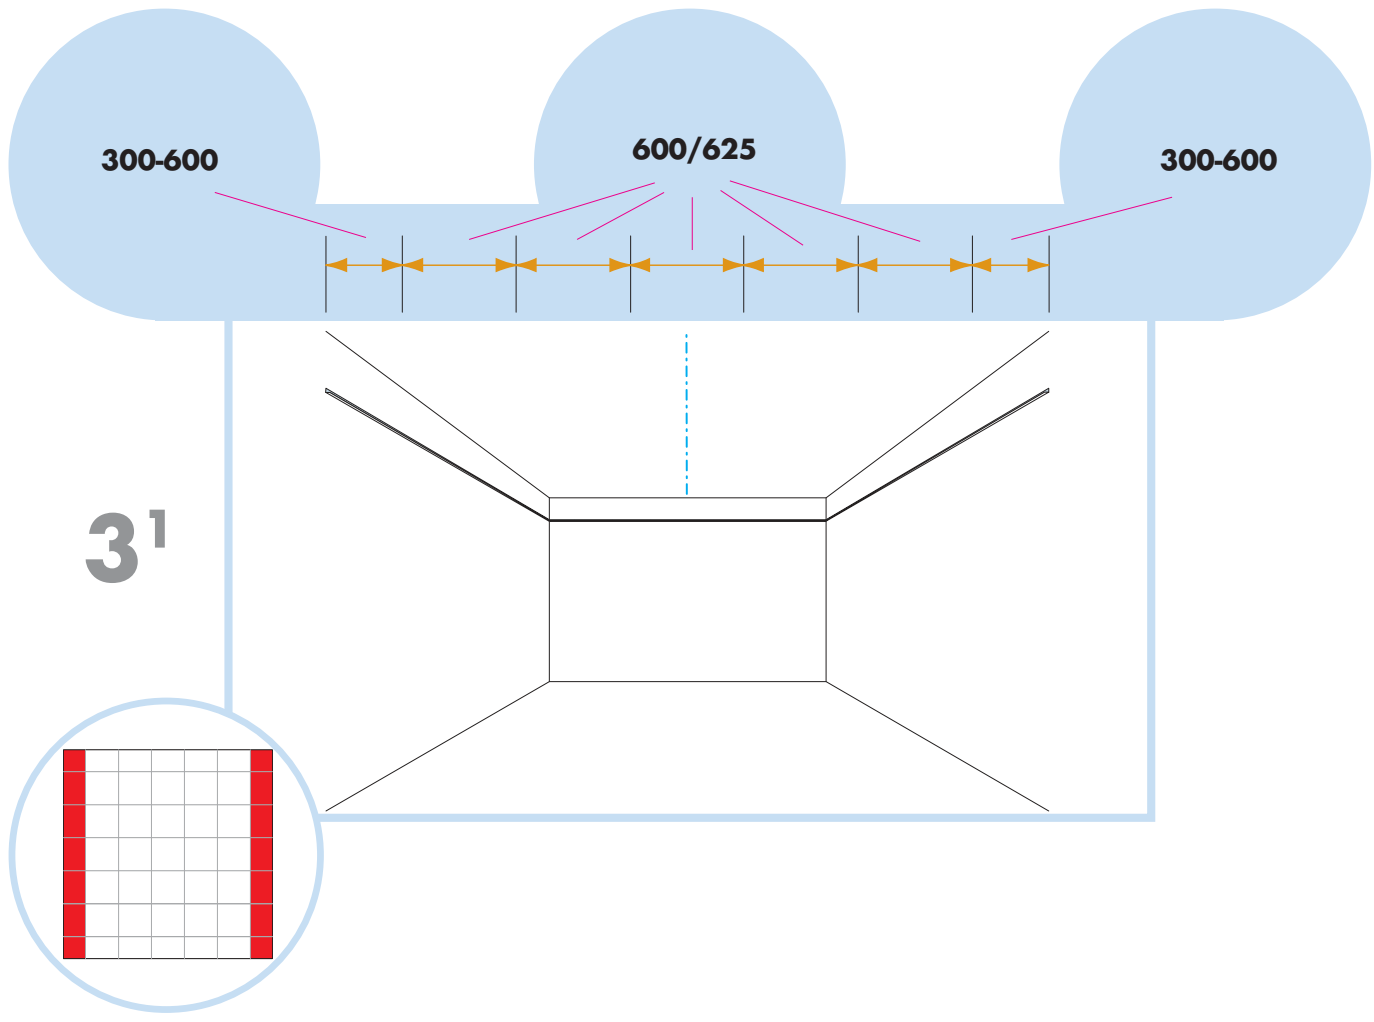

600/625

A

A

3

$A \geq 300$

4

$A < 300$

300-600

600/625

300-600

3¹