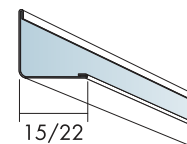

4. Connect T24 or T15 Cross tee,
L=600/625

5. Connect Adjustable hanger

6. Connect Hanger clip

7. Connect Direct fixing bracket

8. Connect Angle trim

9. Connect Shadow-line trim

t=20

→ 12