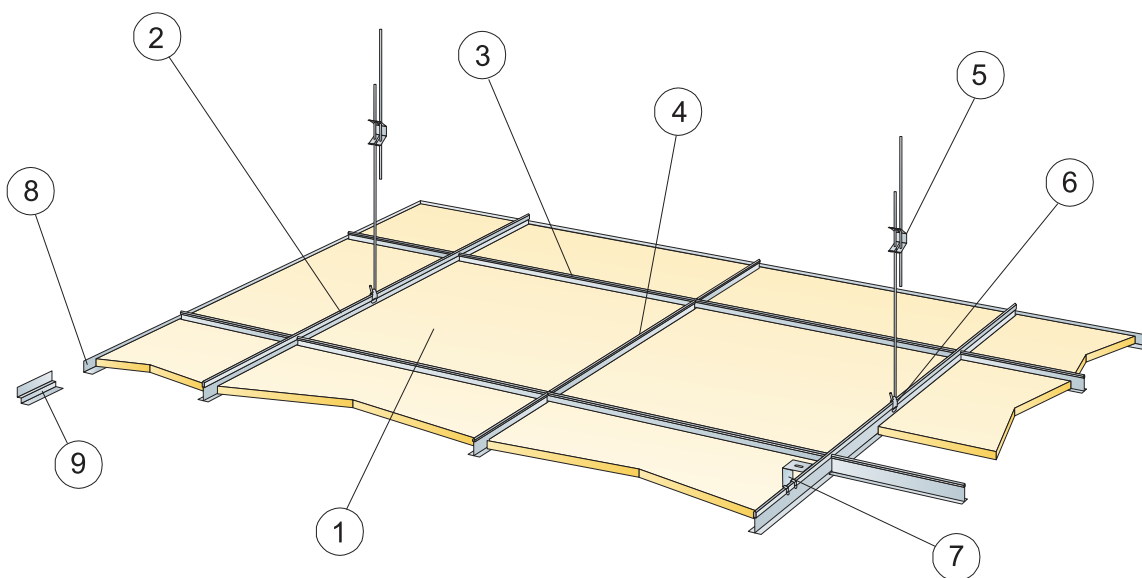

Edge A system

600x600, 1200x600,
625x625, 1250x625
(Not valid for Combison)

1. Ecophon Edge A panel 600x600/1200x600
625x625/1250x625

2. Connect T24 or T15 Main runner

3. Connect T24 or T15 Cross tee,
L=1200/1250

4. Connect T24 or T15 Cross tee,
L=600/625

5. Connect Adjustable hanger

6. Connect Hanger clip

7. Connect Direct fixing bracket

8. Connect Angle trim

9. Connect Shadow-line trim

t=20

→ 12

1. Connect Bridging profile

2. Connect Bridging clip 5/20

t=15

→ 13

1. Connect Bridging profile

2. Connect Bridging clip 7/10

Ecophon
SAINT-GOBAIN

600/625