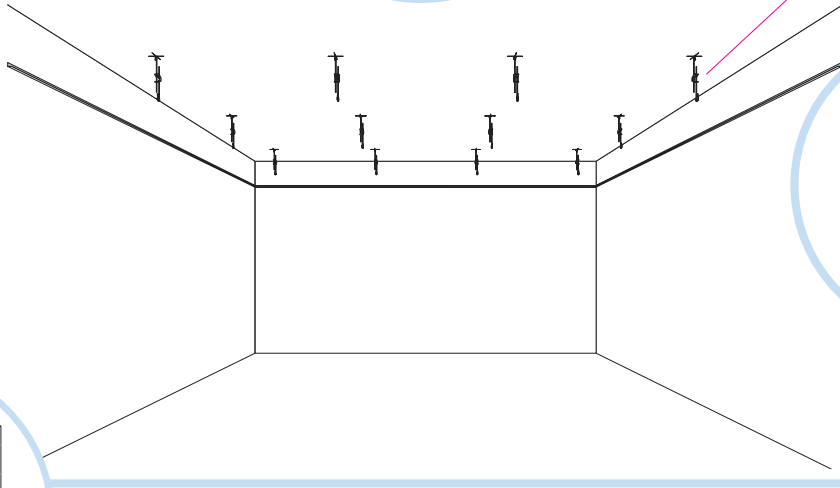

4. Connect T24 or T15 Cross tee,
L=600/625

5. Connect Adjustable hanger

6. Connect Hanger clip

7. Connect Direct fixing bracket

8. Connect Angle trim

9. Connect Shadow-line trim

t=20

→ 12

300-600

3¹

5

5₁

Connect Laser angle

7₁

8

8₁

600x600/625x625 
 1200x600/1250x625 

11

A-A alt1

A-A alt2

1200x600
1250x625

600x600
625x625

A-A alt3

A-A alt4