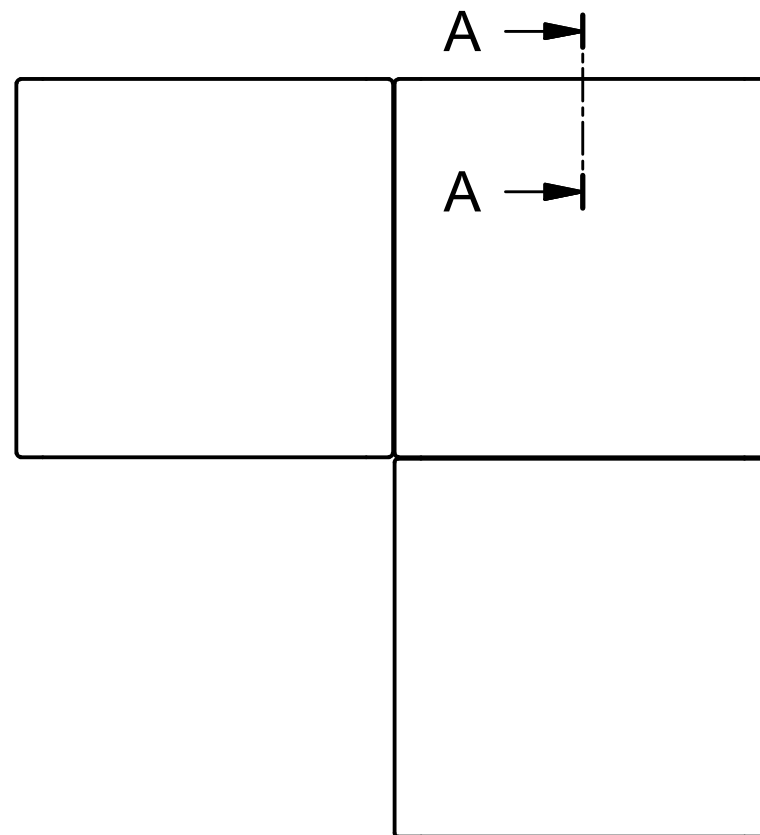

Soneo wallpanel

Monteringsanvisning
Montageanweisung
Assembly Instruction

Soneo wallpanel (1x)

Sizes
500x500mm
500x1000mm
1000x1000mm

Wallbracket (1x / panel)

Sizes
350mm
625mm

Screw for wallbracket

Panel size	Amount
500x500	3x
1000x1000	4x
500x1000	3x
1000x500	4x

(Not included)
Use suitable screw
for wall type

Panel size	Distance
500x500	158mm
1000x1000	377mm
500x1000	158mm
1000x500	377mm

Panel size	Distance
500x500	502mm
1000x1000	1002mm
500x1000	1002mm
1000x500	502