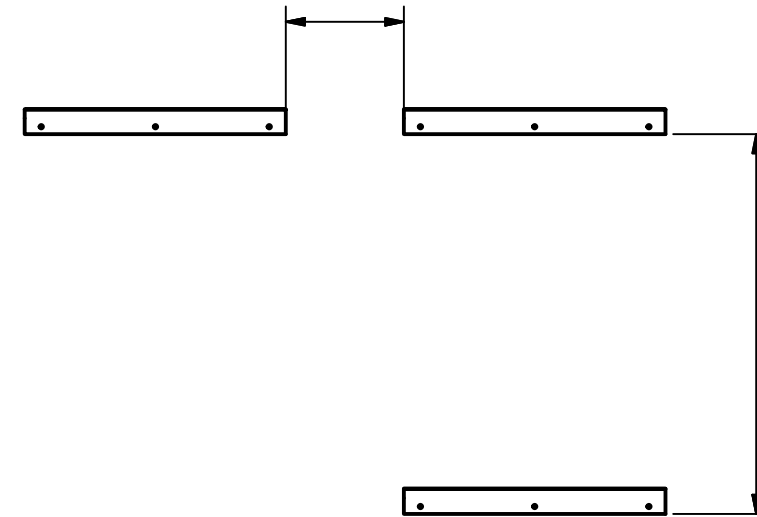

Soneo wallpanel

Monteringsanvisning
Montageanweisung
Assembly Instruction

Soneo wallpanel (1x)

Sizes
500x500mm
500x1000mm
1000x1000mm

Wallbracket (1x / panel)

Sizes
350mm
625mm

Screw for wallbracket

Panel size	Amount
500x500	3x
1000x1000	4x
500x1000	3x
1000x500	4x

(Not included)
Use suitable screw
for wall type

Panel size	Distance
500x500	158mm
1000x1000	377mm
500x1000	158mm
1000x500	377mm

Panel size	Distance
500x500	502mm
1000x1000	1002mm
500x1000	1002mm
1000x500	502