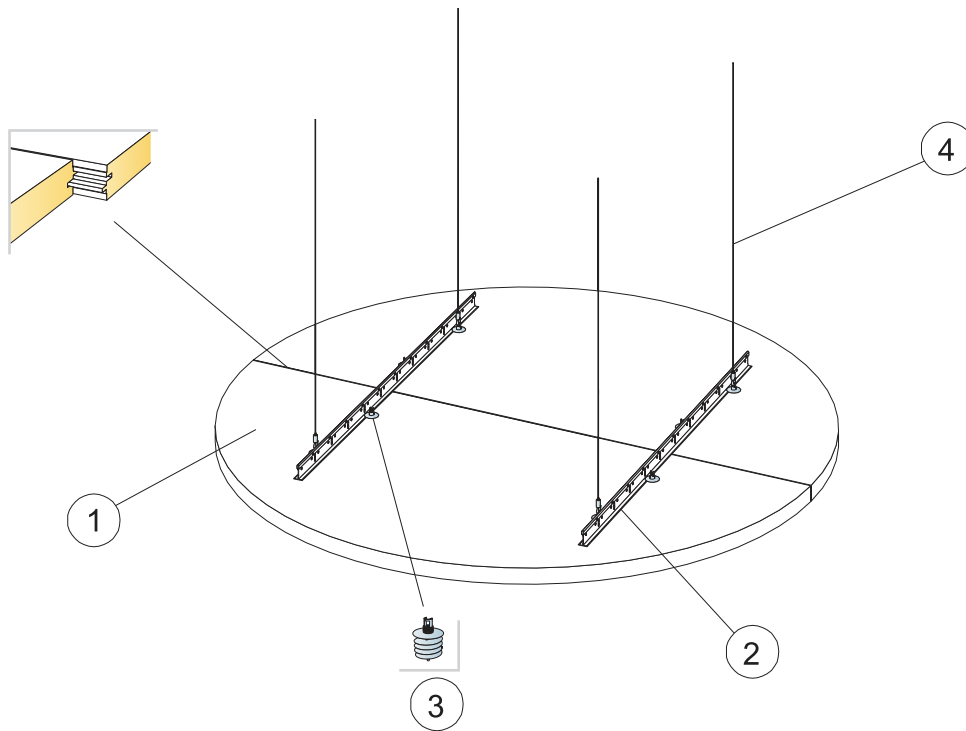

Ecophon Solo™ Circle XL

Ø1600
M290

1. Ecophon Solo Circle XL Ø1600

4. Connect Adjustable wire hanger

2. Connect T24 Main runner

3. Connect Absorber anchor

→ 10

→ 11