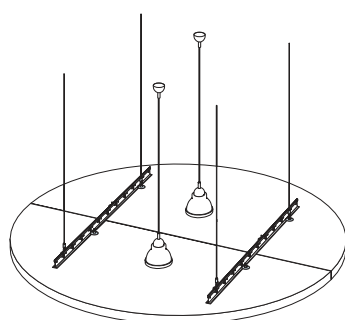

Ecophon Solo™ Circle XL

Ø1600
M290

1. Ecophon Solo Circle XL Ø1600

4. Connect Adjustable wire hanger

2. Connect T24 Main runner

3. Connect Absorber anchor

→ 10

→ 11