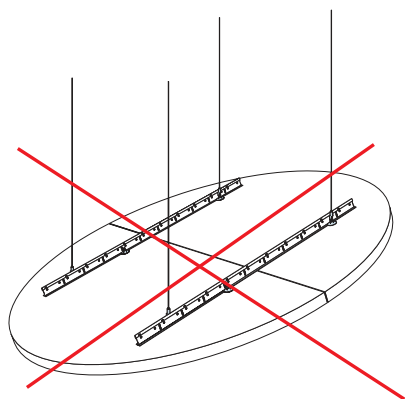

Ecophon Solo™ Circle XL

Ø1600
M290

1. Ecophon Solo Circle XL Ø1600

4. Connect Adjustable wire hanger

2. Connect T24 Main runner

3. Connect Absorber anchor

→ 10

→ 11