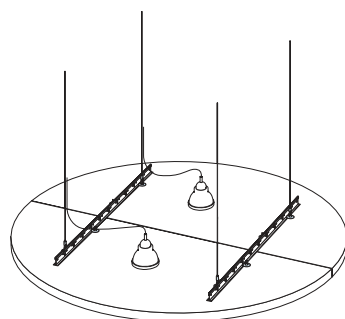

Ecophon Solo™ Circle XL

Ø1600
M290

1. Ecophon Solo Circle XL Ø1600

4. Connect Adjustable wire hanger

2. Connect T24 Main runner

3. Connect Absorber anchor

→ 10

→ 11