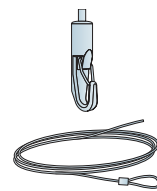

Ecophon Solo™ Circle XL

Ø1600
M290

1. Ecophon Solo Circle XL Ø1600

4. Connect Adjustable wire hanger

2. Connect T24 Main runner

3. Connect Absorber anchor

→ 10

→ 11