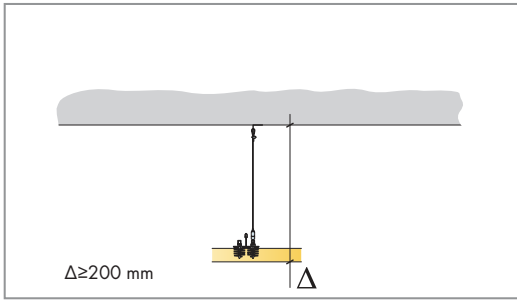

Ecophon Solo™ Circle XL

Ø1600
M290

1. Ecophon Solo Circle XL Ø1600

4. Connect Adjustable wire hanger

2. Connect T24 Main runner

3. Connect Absorber anchor

→ 10

→ 11